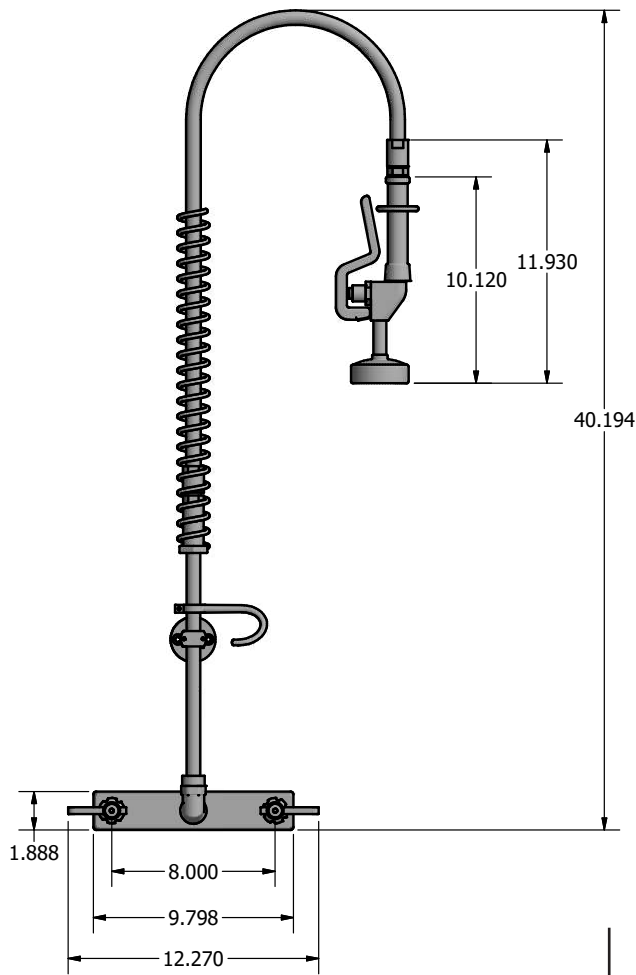

# 8" Splash Mount Pre-Rinse

Model: EVO-8SMPR, Lead Free

### Product Specifications:

- Dual Pattern Spray Head
- Stainless Steel Waterways
- 12" Wall Bracket
- 1/4 Turn Ceramic Cartridges
- Integral Check Valves
- Color Coded Hot & Cold Indicators
- 1/2" Female Inlets
- Lifetime Warranty on Faucet and Spray head
- 1 year Warranty on Hose

### Exploded Parts Detail:

Diagram #	Quantity	Part Number	Description
1	1	EVO-PRV	SS Dual Pattern Spray Valve
2	1	BKH-44-G	44" Pre-Rinse Hose
3	1	BK-PR-SPRING	Pre-Rinse Hose Spring
4	1	EVO-PR-SPR	SS Pre-Rinse Retainer
5	1	BK-PR-SHR	Spray Valve Handle Retainer
6	1	BK-PR-WB	Wall Bracket
7	1	BK-PR-24RP-G	24" Riser Pipe
8	1	BK-PR-ADP	Pre-Rinse Adapter
9	1	SSBK8SMXXG	SS 8" O/C Splash Mount Faucet Body