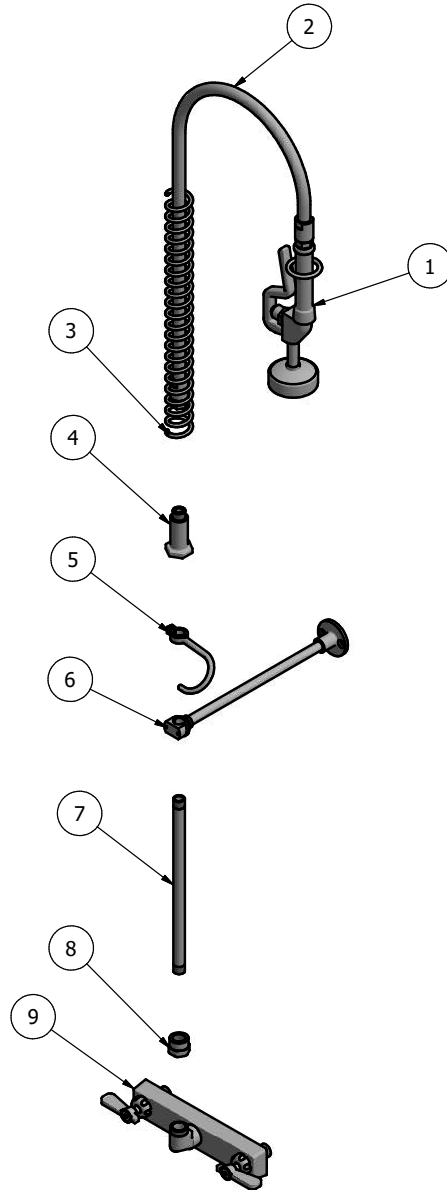

### Product Specifications:

- Dual Pattern Spray Head
- Stainless Steel Waterways
- 12" Wall Bracket
- 1/4 Turn Ceramic Cartridges
- Integral Check Valves
- Color Coded Hot & Cold Indicators
- 1/2" Female Inlets
- Lifetime Warranty on Faucet and Spray head
- 1 year Warranty on Hose

### Options:

EVO-AF Add A Faucet  
EVO-AF8, EVO-AF10,  
EVO-AF12, EVO-AF14

# 8" Splash Mount Pre-Rinse

Model: EVO-8SMPR, Lead Free

### Exploded Parts Detail:

Diagram #	Quantity	Part Number	Description
1	1	EVO-PRV	SS Dual Pattern Spray Valve
2	1	BKH-44-G	44" Pre-Rinse Hose
3	1	BK-PR-SPRING	Pre-Rinse Hose Spring
4	1	EVO-PR-SPR	SS Pre-Rinse Retainer
5	1	BK-PR-SHR	Spray Valve Handle Retainer
6	1	BK-PR-WB	Wall Bracket
7	1	BK-PR-24RP-G	24" Riser Pipe
8	1	BK-PR-ADP	Pre-Rinse Adapter
9	1	SSBK8SMXXG	SS 8" O/C Splash Mount Faucet Body