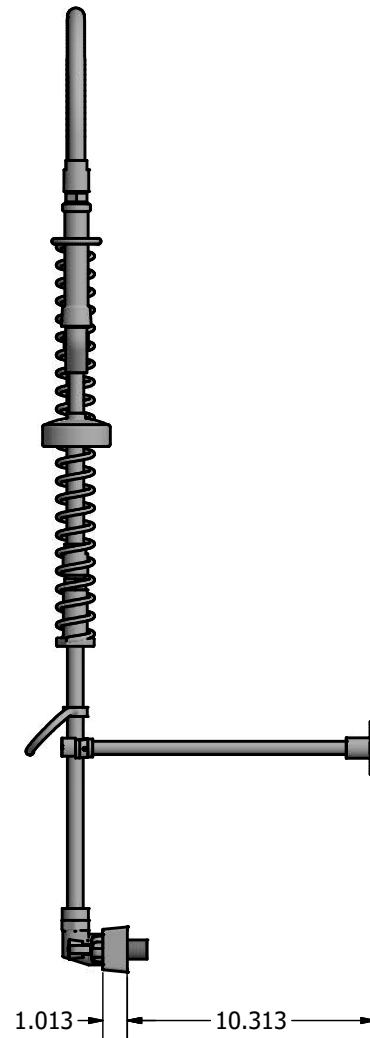

# 8" Splash Mount Pre-Rinse

Model: EVO-8SMPR, Lead Free

### Product Specifications:

- Dual Pattern Spray Head
- Stainless Steel Waterways
- 12" Wall Bracket
- 1/4 Turn Ceramic Cartridges
- Integral Check Valves
- Color Coded Hot & Cold Indicators
- 1/2" Female Inlets
- Lifetime Warranty on Faucet and Spray head
- 1 year Warranty on Hose

### Exploded Parts Detail:

Diagram #	Quantity	Part Number	Description
1	1	EVO-PRV	SS Dual Pattern Spray Valve
2	1	BKH-44-G	44" Pre-Rinse Hose
3	1	BK-PR-SPRING	Pre-Rinse Hose Spring
4	1	EVO-PR-SPR	SS Pre-Rinse Retainer
5	1	BK-PR-SHR	Spray Valve Handle Retainer
6	1	BK-PR-WB	Wall Bracket
7	1	BK-PR-24RP-G	24" Riser Pipe
8	1	BK-PR-ADP	Pre-Rinse Adapter
9	1	SSBK8SMXXG	SS 8" O/C Splash Mount Faucet Body