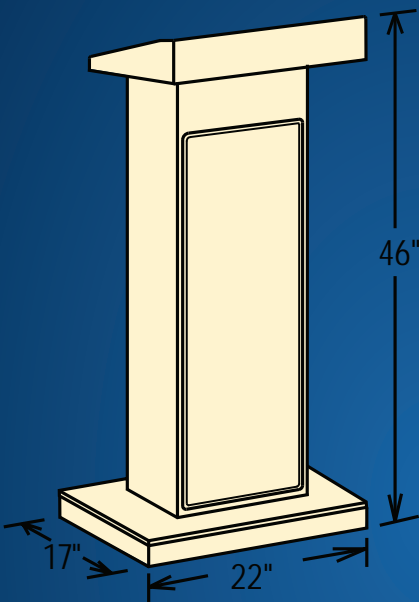

Premium

Details like the updated sleek black halogen lamp, built-in 24" gooseneck microphone, and a new ribbonwood color option all lend to the lectern's premium feel.

Multi-Media

Multimedia capabilities include simultaneous usage with two wired and three optional wireless microphones. Operated by either AC plug or with optional battery model PS12-V, the Orator Lectern features an upgraded amplifier with Bluetooth, USB and AUX inputs, in addition to outputs for extension speakers and recording devices.

Durable

With its high pressure thermal-fused laminate on a MDF core and a durable scratch-resistant surface, you can depend on the Orator to last, and our 10-year warranty ensures that.

Base Model	Description
800X-MY	Orator Lectern - Mahogany
800X-RW	Orator Lectern - Ribbonwood
Optional Suffix	Description
/LWM-5	Add Wireless Handheld Mic
/LWM-6	Add Wireless Tieclip Mic
/LWM-7	Add Wireless Headset Mic
Optional Prefix	Description
M	Add Rechargeable Battery

STANDARD FEATURES

Includes one surface mounted gooseneck mic

Built in amplifier and speakers

Equipped with a surface mounted reading lamp

Equipped with 4 concealed easy roll casters

High pressure thermal-fused laminate with MDF core

Input for media players, USB, bluetooth, and output lines for extension speakers and recording devices

COLORS

RIBBONWOOD

MAHOGANY

OPTIONAL MICS

LWM-5
Wireless Mic Handheld

LWM-6
Wireless Mic Tie-Clip/Lavalier

LWM-7
Wireless Mic Headset

Add the mic model number after lectern model number