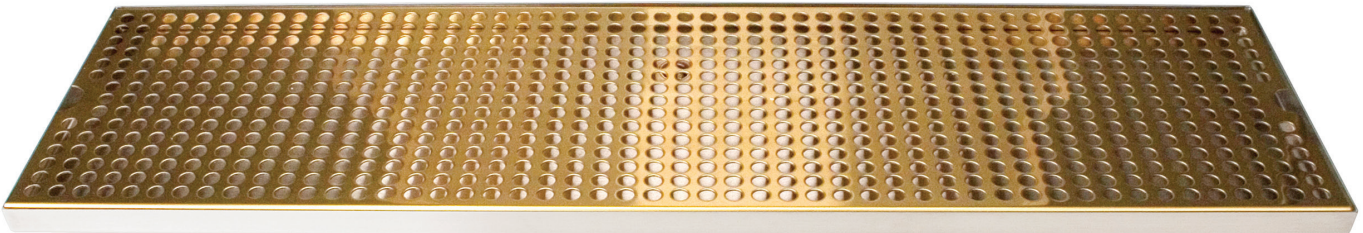

- Easy installation: simply drill one hole to locate and secure
- Robust 18 gauge stainless steel construction
- Welded corners, finished smooth for safety and appearance
- Fast draining, precision louvered screen

**DP-820D-36**

Brushed Stainless Steel

**DP-820DSSPVD-36**

PVD Brass

Part No.	Description	Shipping Weight
□ DP-820D-36	Stainless Steel	TBD
		TBD
□ DP-820DSSPVD-36	PVD Brass	TBD
		TBD

## Dimensions