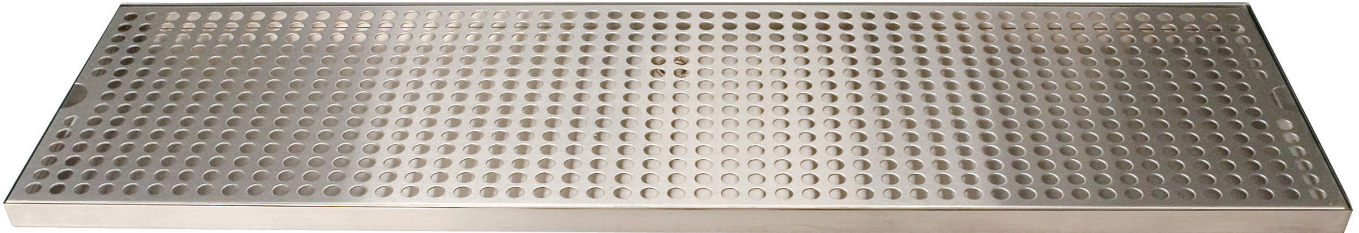

- Easy installation: simply drill one hole to locate and secure
- Robust 18 gauge stainless steel construction
- Welded corners, finished smooth for safety and appearance
- Fast draining, precision louvered screen

**DP-820D-36**

Brushed Stainless Steel

**DP-820DSSPVD-36**

PVD Brass

Part No.	Description	Shipping Weight
□ DP-820D-36	Stainless Steel	TBD
		TBD
□ DP-820DSSPVD-36	PVD Brass	TBD
		TBD

## Dimensions