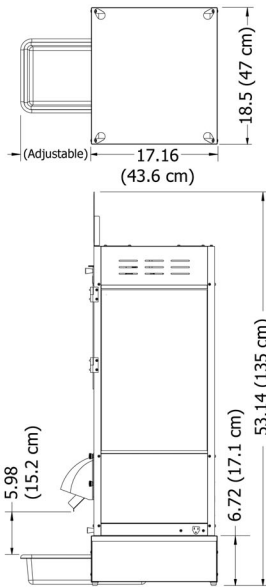

GOLD MEDAL® PRODUCTS CO.

Counter Stand and Catch Bin for 2783

Model No. 2793CS and 2793CB

Specifications

2793CS Counter Stand shown with a Front Counter 2783 (000)

2793CB Catch Bin shown on a Back Counter 2783 (010)

ReadyPop Jr. shown for reference only (all items sold separately).

Overall Dimensions:

Width: See drawing above.

Depth:

Height:

Reference the Spec Sheet for the 2783 Series ReadyPop Jr. for popper unit specifications.

Model 2793CS Features:

- Stainless steel stand—for use with a front or back counter ReadyPop® Jr. (sold separately).
- Rubber feet.
- Removable plastic debris bin (adjustable cabinet stop to set bin extension from stand).