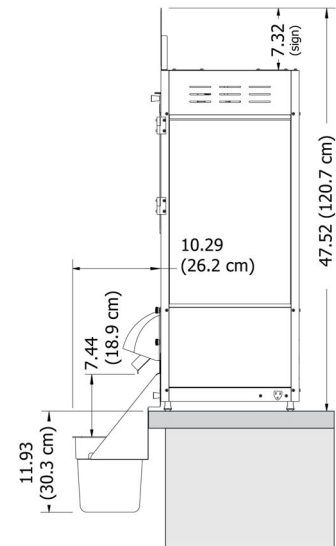

GOLD MEDAL® PRODUCTS CO.

Counter Stand and Catch Bin for 2783

Model No. 2793CS and 2793CB

Specifications

2793CS Counter Stand shown with a Front Counter 2783 (000)

2793CB Catch Bin shown on a Back Counter 2783 (010)

ReadyPop Jr. shown for reference only (all items sold separately).

Overall Dimensions:

Width: See drawing above.

Depth:

Height:

Reference the Spec Sheet for the 2783 Series ReadyPop Jr. for popper unit specifications.

Model 2793CS Features:

- Stainless steel stand—for use with a front or back counter ReadyPop® Jr. (sold separately).
- Rubber feet.
- Removable plastic debris bin (adjustable cabinet stop to set bin extension from stand).