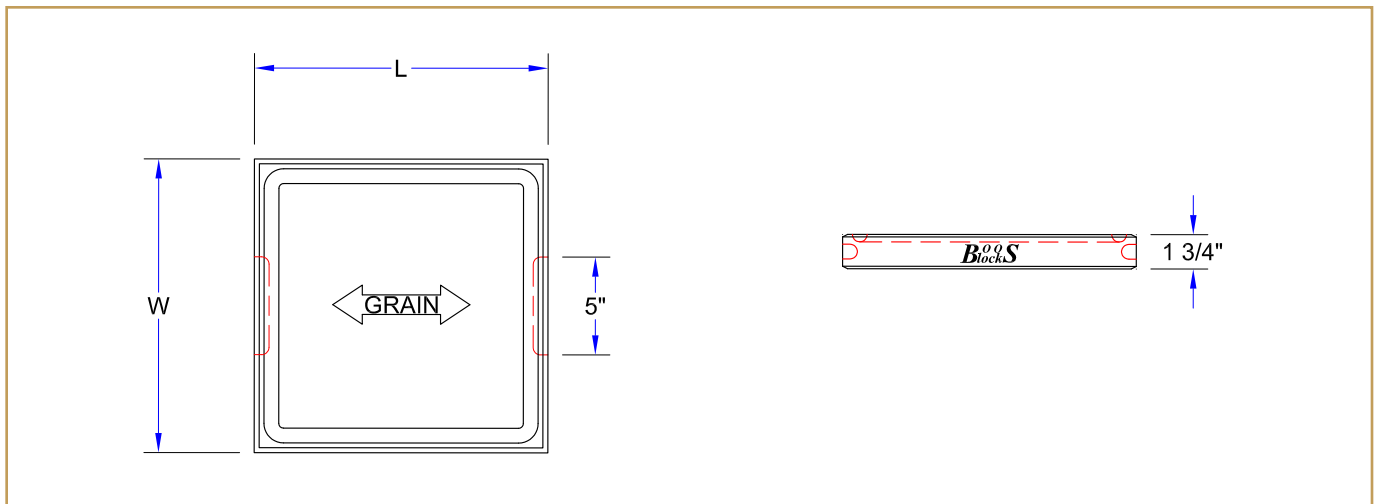

### "CB1052" PRO CHEF COLLECTION

*Edge Grain Wood Cutting Board - 1½" Thick - Reversible*

**FEATURES:**

- Northern Hard Rock Maple
- Edge Grain Construction
- Juice Groove (One Side)
- Reversible With Recessed Finger Grips
- Oil Finish

### "CB1054" WOOD CUTTING BOARD

MODEL	SIZE (L X W X H)	WT. (LBS)
CB1052-1M1212175	20"x15"x1-1/2"	7
CB1052-1M1515175	24"x18"x1-1/2"	12

ALL DIMENSIONS ARE TYPICAL. TOLERANCE +/- .125". JOHN BOOS & CO. RESERVES THE RIGHT TO CHANGE SPECIFICATIONS WITHOUT NOTICE.