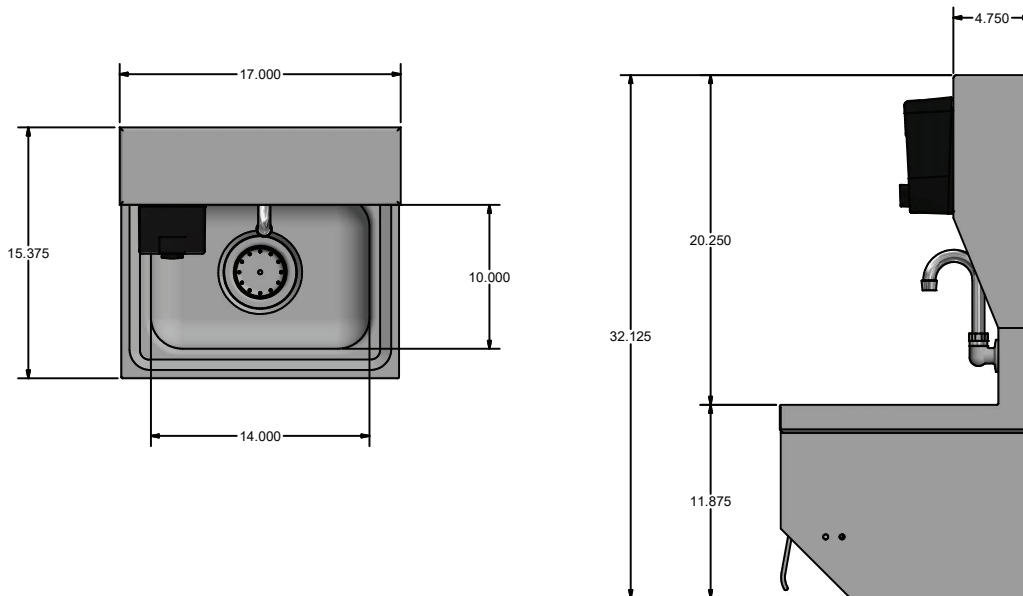

14" x 10" 1 Hole Splash Mount Hand Sink w/ Towel Dispenser

Stainless Steel Hand Sinks

Use your smart phone to scan the above QR code to visit our website: www.bk-resources.com

Certifications:

Features:

- Wall Mounting Hardware Included
- Includes Soap Dispenser (BK-SD)
- Drain Included
- Marine Edge
- Accommodates BK-MFPT "C" Fold Towels
- 6" Swing Spout (BKF-WMG-6-G)

Material:

- T-304 Heavy 20 Gauge Stainless Steel

Options:

- Upgraded Faucets & Drains
- Other Plumbing Accessories - Call For Details

| Part Number | Unit Size (l x w x h) | Bowl Dim. (l x w x d) | Faucet / Spout Mounting | Included Faucet | Drain Size | Product Weight (lbs) |
|----------------------|---|-----------------------|-------------------------|-----------------|------------|----------------------|
| BKHS-W-1410-1-4DTDPG | 17" x 15 ^{3/8} " x 32 ^{1/8} " | 14" x 10" x 5" | 1 Hole Splash | BKF-WMB-6-G | 3 1/2" | 20.00 |