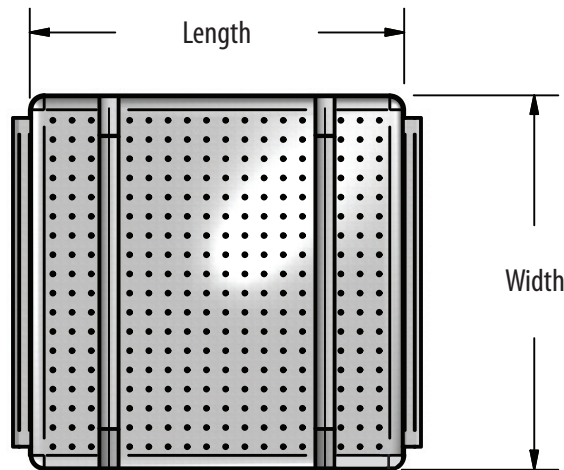

Pre Rinse Basket

Dish Tables Accessories

Use your smart phone to scan the above QR code to visit our website:
www.bk-resources.com

Features:

- Designed for Easy Use
- Allows for trays & racks to easily slide over basket

Material:

- T-304 16 ga. Stainless Steel

Part Number	UNIT SIZE (l x w x d)	Fits Bowl Size (l x w)	Product Weight (lbs)
BK-PRB-5	19-1/2" x 19-1/2" x 4-1/2"	20" x 20"	13.00
BK-PRB-1824	23-3/4" x 17-3/8" x 4-1/2"	18" x 24"	15.00
BK-PRB-2424	23-1/4" x 23-1/4" x 4-1/2"	24" x 24"	18.00
BK-PRB-2030	29-3/4" x 19-1/4" x 4-1/2"	20" x 30"	19.00