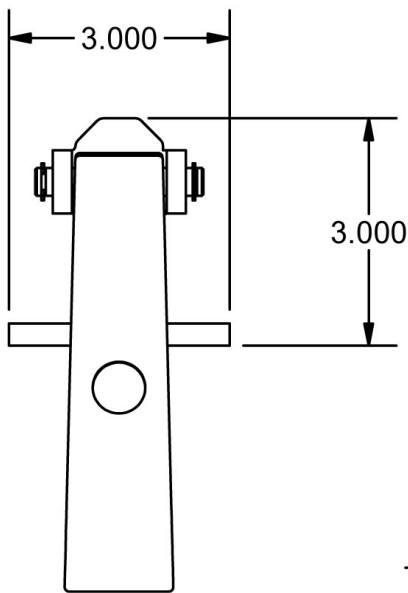

Use your smart phone to scan the above QR code to visit our website: www.bk-resources.com

Single Pedal Metering Knee Valve

Model: BKSMKV-G, Lead Free

Product Specifications:

- Cast Body
- Adjustable Metered Valve
- Default cycle time set at the CDC recommendation of 20 seconds for handwashing
- Chrome Plated Pedals

Certifications:

Certified to NSF/ANSI/CAN 61-G & 372

PRODUCT SPECIFICATION SHEET

RESOURCES

Single Pedal Metering Knee Valve

Model: BKSMKV-G, Lead Free

Insert Small Flathead Screw Driver
to Adjust Run Time.
Turn Left for Shorter Run Time.
Turn Right for Longer Run Time.

Exploded Parts Detail:

Diagram #	Quantity	Part Number	Description
1	1	BKSPKV-G	Valve Body
2	1	BKSPKV-PIN	Pin
3	1	BKKV-HP/CP	Lever
4	2	BKKV-ECLIP	E-Clip
5	1	MF-MV	Metering Valve