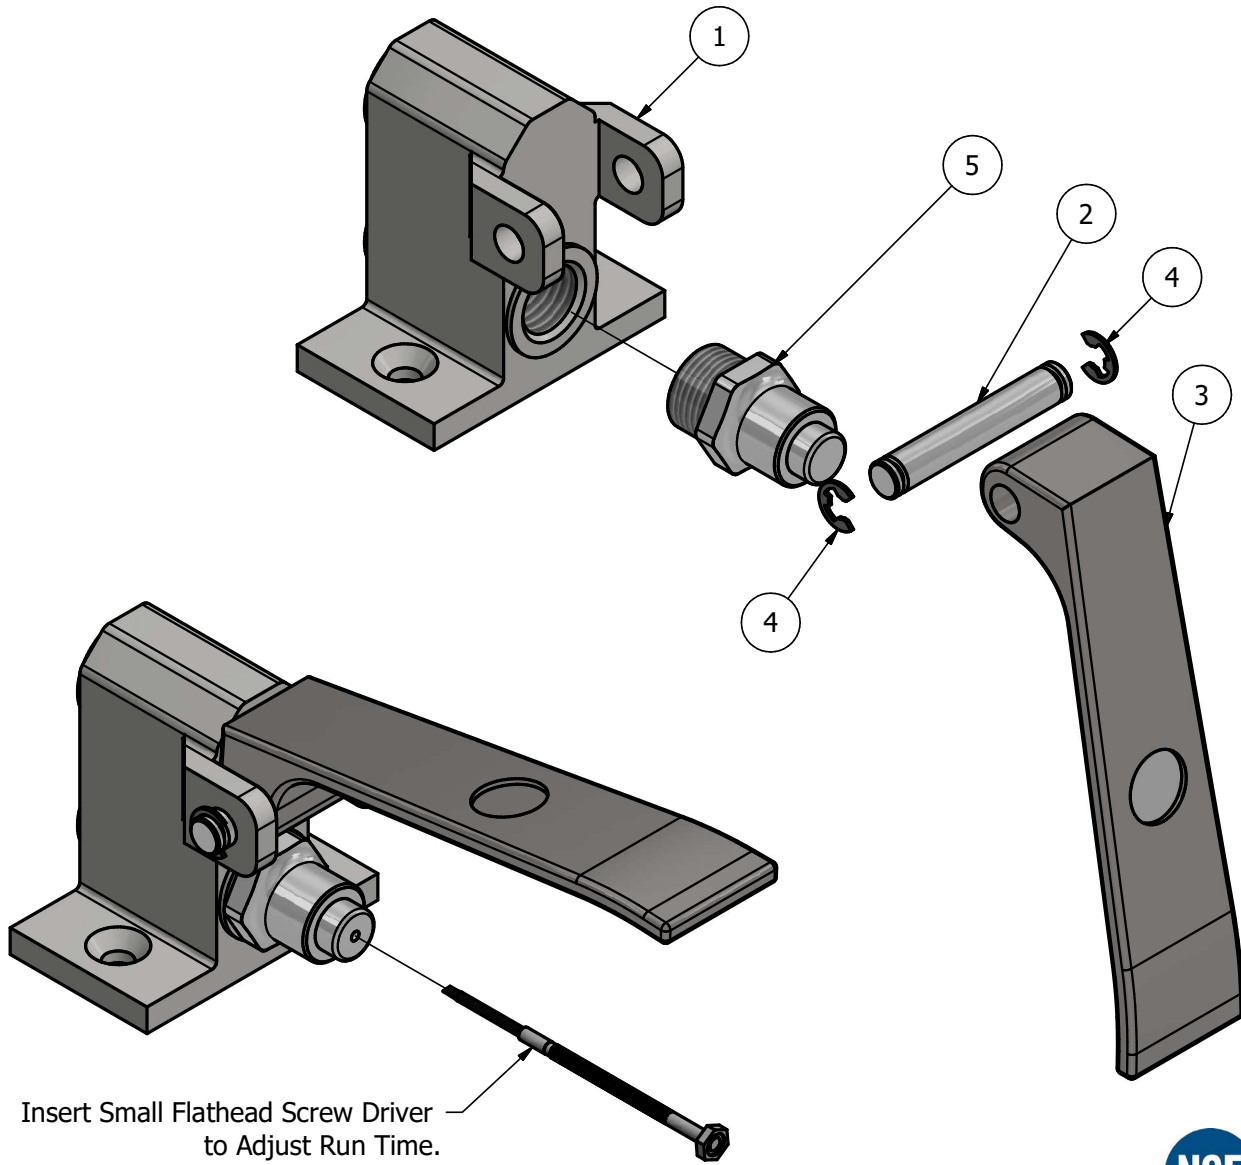

Use your smart phone to scan the above QR code to visit our website: www.bk-resources.com

Single Pedal Metering Knee Valve

Model: BKSMKV-G, Lead Free

Product Specifications:

- Cast Body
- Adjustable Metered Valve
- Default cycle time set at the CDC recommendation of 20 seconds for handwashing
- Chrome Plated Pedals

Certifications:

Certified to NSF/ANSI/CAN 61-G & 372

PRODUCT SPECIFICATION SHEET

RESOURCES

Single Pedal Metering Knee Valve

Model: BKSMKV-G, Lead Free

Insert Small Flathead Screw Driver
to Adjust Run Time.
Turn Left for Shorter Run Time.
Turn Right for Longer Run Time.

Exploded Parts Detail:

Diagram #	Quantity	Part Number	Description
1	1	BKSPKV-G	Valve Body
2	1	BKSPKV-PIN	Pin
3	1	BKKV-HP/CP	Lever
4	2	BKKV-ECLIP	E-Clip
5	1	MF-MV	Metering Valve