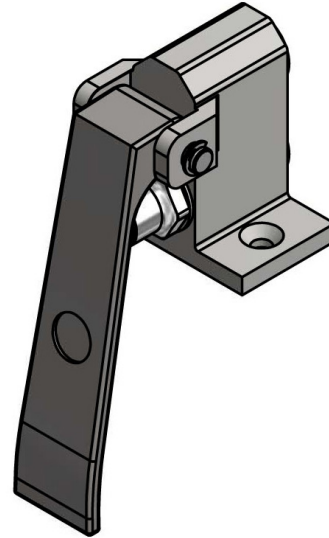

Use your smart phone to scan the above QR code to visit our website: www.bk-resources.com

Single Pedal Metering Knee Valve

Model: BKSMKV-G, Lead Free

Product Specifications:

- Cast Body
- Adjustable Metered Valve
- Default cycle time set at the CDC recommendation of 20 seconds for handwashing
- Chrome Plated Pedals

Certifications:

Certified to NSF/ANSI/CAN 61-G & 372

PRODUCT SPECIFICATION SHEET

RESOURCES

Single Pedal Metering Knee Valve

Model: BKSMKV-G, Lead Free

Insert Small Flathead Screw Driver
to Adjust Run Time.
Turn Left for Shorter Run Time.
Turn Right for Longer Run Time.

Exploded Parts Detail:

Diagram #	Quantity	Part Number	Description
1	1	BKSPKV-G	Valve Body
2	1	BKSPKV-PIN	Pin
3	1	BKKV-HP/CP	Lever
4	2	BKKV-ECLIP	E-Clip
5	1	MF-MV	Metering Valve