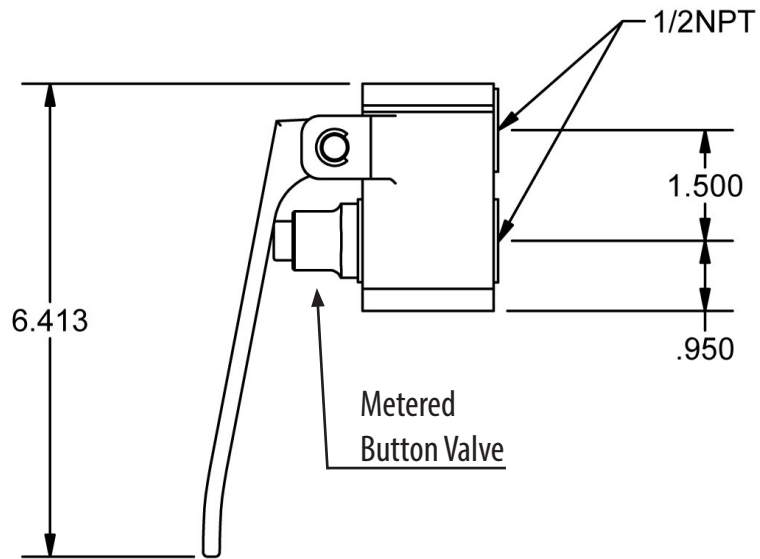

Use your smart phone to scan the above QR code to visit our website: www.bk-resources.com

Single Pedal Metering Knee Valve

Model: BKSMKV-G, Lead Free

Product Specifications:

- Cast Body
- Adjustable Metered Valve
- Default cycle time set at the CDC recommendation of 20 seconds for handwashing
- Chrome Plated Pedals

Certifications:

Certified to NSF/ANSI/CAN 61-G & 372

PRODUCT SPECIFICATION SHEET

RESOURCES

Single Pedal Metering Knee Valve

Model: BKSMKV-G, Lead Free

Insert Small Flathead Screw Driver
to Adjust Run Time.
Turn Left for Shorter Run Time.
Turn Right for Longer Run Time.

Exploded Parts Detail:

Diagram #	Quantity	Part Number	Description
1	1	BKSPKV-G	Valve Body
2	1	BKSPKV-PIN	Pin
3	1	BKKV-HP/CP	Lever
4	2	BKKV-ECLIP	E-Clip
5	1	MF-MV	Metering Valve