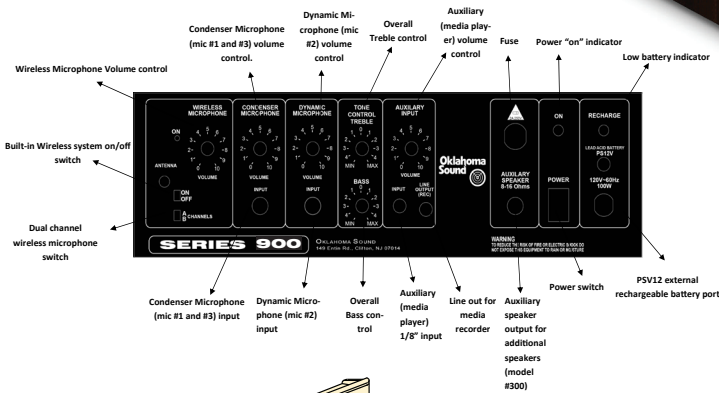

ASSEMBLED

Combo Floor Sound Lectern MODEL #950/901

FEATURES

CLICK HERE TO VIEW MARKETING VIDEO

WIRELESS LECTERN MARKETING VIDEO

- A gorgeous bold sound lectern, perfect for commanding a dignified presence in settings like conference and meeting rooms
- Two Microphones: one Handheld (9' cable) and one Tie-Clip/Lavaliere (10' cable)
- A flexible gooseneck arm and digital time piece
- Upgraded Shock Mount holder to prevent feedback
- Input/Output lines for Media players, extension speakers, recording and playing MP3s
- Four 4" speakers with radius-style grilles are mounted directly into the unit's curved corners
- Features cabinetry of a rich wood mahogany-on-walnut veneer over a solid plywood core
- Contemporary-style radius curved corners and contoured edging
- Three sizeable storage spaces and two adjustable shelves
- Two locking doors with fingertip indents for easy opening
- Halogen reading lamp (with dimmer) to illuminate the ample 22"x14" reading surface.
- Four concealed easy-roll casters for easy mobility
- Ships Fully Assembled

FOR AUDIENCES UP TO 7500

SHOWN IN MOHAGANY ON WALNUT

COLOR OPTIONS

MAHOGANY ON WALNUT

AVAILABLE ACCESSORIES

#LWM-5 WIRELESS MIC HANDHELD

#LWM-6 WIRELESS MIC TIE-CLIP/LAVALIERE

#LWM-7 WIRELESS MIC HEADSET

950 / 901

TECHNICAL SPECIFICATIONS

DIMENSIONS	28"H x 24"W x 20"D
WEIGHT	175 lbs.
SHELF	11"H x 16"D x 22"W
POWER OUTPUT	75 Watts
MICROPHONES	2 Condenser type: Handheld w/ 9' Cable; Tie-Clip/Lavaliere w/ 10' Cable
SPEAKERS	Four 4" High Efficiency
INPUTS	Two Mics, One Aux
WIRELESS	Switchable; Two Frequency
OUTPUTS	Line out 1: Extension Speaker, Line out 2: Media Player
CONTROLS	Four Volume, Bass/Treble, On/Off
FUSE	Internally mounted, 2A
POWER SUPPLY	117V AC; 12V DC with Optional Battery
RECHARGER	Internally mounted; with LED indicator
MIC MOUNT	SM - Stock Mount to prevent feedback

Oklahoma Sound

800.261.4112 | www.oklahomasound.com