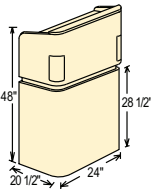

AVAILABLE ACCESSORIES

#LWM-5 WIRELESS MIC HANDHELD

#LWM-6 WIRELESS MIC TIE-CLIP/LAVALIERE