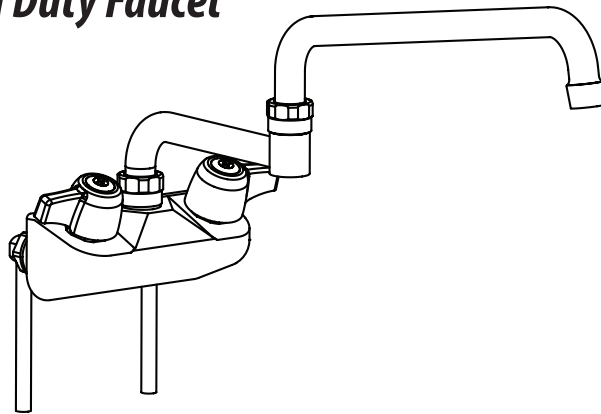

Use your smart phone to scan the above QR code to visit our website: www.bk-resources.com

4" Splash Mount Shallow Standard Duty Faucet with DJ Swing Spout

Model: BKF-W2-18-G, Lead Free

Options:

BKF-C414-VR
Vandal Resistant Aerator - .5 GPM

Product Specifications:

- 1/4 Turn Ceramic Cartridges
- Color Coded Hot & Cold Indicators
- Double O-Ring Spout Seal
- High Polished Chrome Finish
- Lead Free Compliant
- Full Replacement Parts Available

Certifications:

Certified to NSF/ANSI 61 Section 9-G

PRODUCT SPECIFICATION SHEET

RESOURCES

4" Splash Mount Shallow Standard Duty Faucet with DJ Swing Spout

Model: BKF-W2-18-G, Lead Free

Exploded Parts Detail: