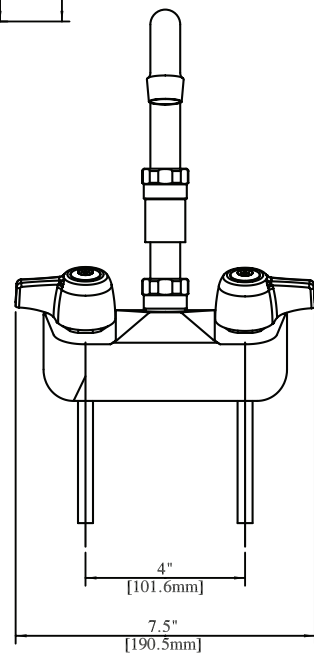

Use your smart phone to scan the above QR code to visit our website: www.bk-resources.com

4" Splash Mount Shallow Standard Duty Faucet with DJ Swing Spout

Model: BKF-W2-18-G, Lead Free

Options:

BKF-C414-VR
Vandal Resistant Aerator - .5 GPM

Product Specifications:

- 1/4 Turn Ceramic Cartridges
- Color Coded Hot & Cold Indicators
- Double O-Ring Spout Seal
- High Polished Chrome Finish
- Lead Free Compliant
- Full Replacement Parts Available

Certifications:

Certified to NSF/ANSI 61 Section 9-G

PRODUCT SPECIFICATION SHEET

RESOURCES

4" Splash Mount Shallow Standard Duty Faucet with DJ Swing Spout

Model: BKF-W2-18-G, Lead Free

Exploded Parts Detail:

Diagram #	Quantity	Part Number	Description
1	1	BKF-SPT-NOZZLE	Nozzle
2	1	BKF-SPT-AER	Aerator
3	1	BKF-SPT-AER-W	Aerator Washer
4	1	BKF-SPT-XX-G	Spout Body
5	2	BKF-SPT-NUT	Spout Nut
6	2	BKF-SPT-SPACER	Spout Spacer
7	2	BKF-SPT-ORING	Double O-Ring
8	1	BKF-SPT-EXT	Spout Extension
9	2	BK-DBH	Handle
10	2	BKF-90-CONN	Brass w/O-Ring Seal
11	2	(1)BKF-W-CV-G & (1)BKF-W-HV-G	Ceramic Valves
12	2	BKF-MW	Washer
13	2	BKF-HV/CV/TN	Trim Nut
14	1	BKF-W2-XX-G	Faucet Body
15	2	BKF-90-CONN-W	Washer