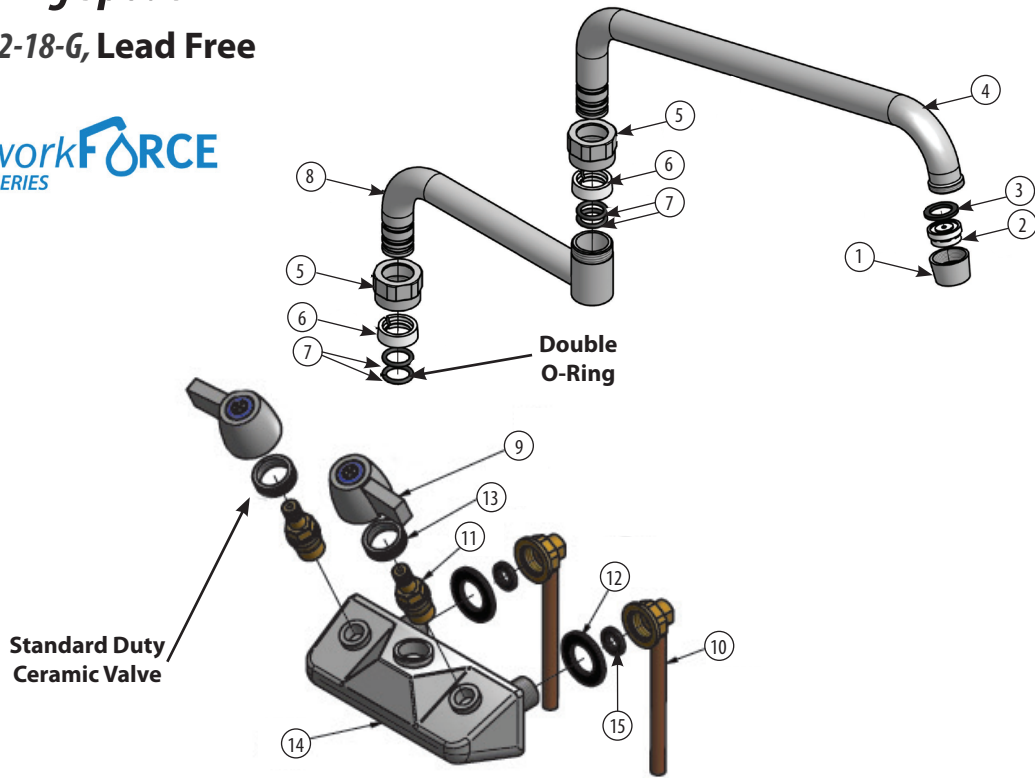

Product Specifications:

- 1/4 Turn Ceramic Cartridges
- Color Coded Hot & Cold Indicators
- Double O-Ring Spout Seal
- High Polished Chrome Finish
- Lead Free Compliant
- Full Replacement Parts Available

Certifications:

Certified to NSF/ANSI 61 Section 9-G

PRODUCT SPECIFICATION SHEET

RESOURCES

4" Splash Mount Shallow Standard Duty Faucet with DJ Swing Spout

Model: BKF-W2-18-G, Lead Free

Exploded Parts Detail:

Diagram #	Quantity	Part Number	Description
1	1	BKF-SPT-NOZZLE	Nozzle
2	1	BKF-SPT-AER	Aerator
3	1	BKF-SPT-AER-W	Aerator Washer
4	1	BKF-SPT-XX-G	Spout Body
5	2	BKF-SPT-NUT	Spout Nut
6	2	BKF-SPT-SPACER	Spout Spacer
7	2	BKF-SPT-ORING	Double O-Ring
8	1	BKF-SPT-EXT	Spout Extension
9	2	BK-DBH	Handle
10	2	BKF-90-CONN	Brass w/O-Ring Seal
11	2	(1)BKF-W-CV-G & (1)BKF-W-HV-G	Ceramic Valves
12	2	BKF-MW	Washer
13	2	BKF-HV/CV/TN	Trim Nut
14	1	BKF-W2-XX-G	Faucet Body
15	2	BKF-90-CONN-W	Washer