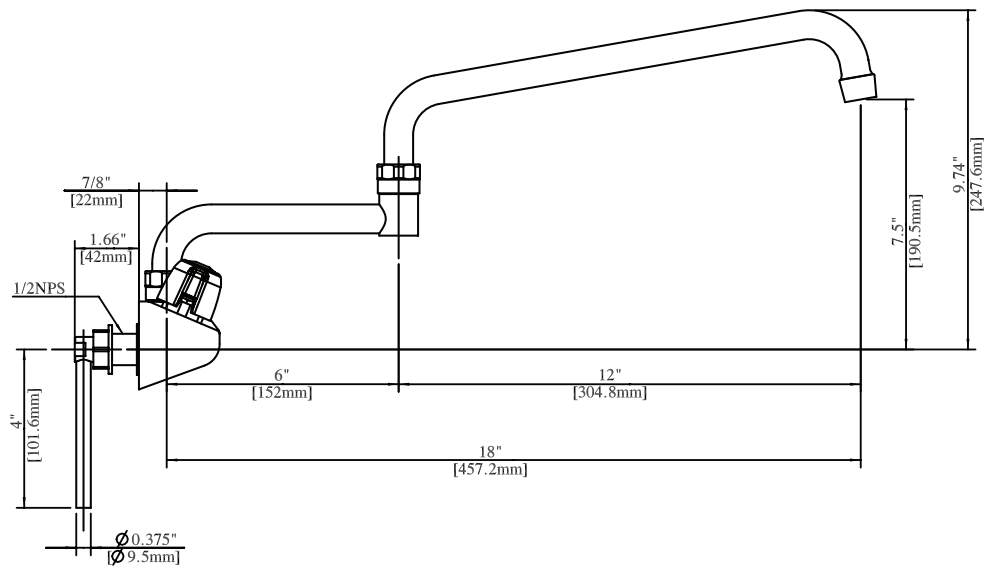

Use your smart phone to scan the above QR code to visit our website: www.bk-resources.com

4" Splash Mount Shallow Standard Duty Faucet with DJ Swing Spout

Model: BKF-W2-18-G, Lead Free

Options:

BKF-C414-VR
Vandal Resistant Aerator - .5 GPM

Product Specifications:

- 1/4 Turn Ceramic Cartridges
- Color Coded Hot & Cold Indicators
- Double O-Ring Spout Seal
- High Polished Chrome Finish
- Lead Free Compliant
- Full Replacement Parts Available

Certifications:

Certified to NSF/ANSI 61 Section 9-G

PRODUCT SPECIFICATION SHEET

RESOURCES

4" Splash Mount Shallow Standard Duty Faucet with DJ Swing Spout

Model: BKF-W2-18-G, Lead Free

Exploded Parts Detail:

Diagram #	Quantity	Part Number	Description
1	1	BKF-SPT-NOZZLE	Nozzle
2	1	BKF-SPT-AER	Aerator
3	1	BKF-SPT-AER-W	Aerator Washer
4	1	BKF-SPT-XX-G	Spout Body
5	2	BKF-SPT-NUT	Spout Nut
6	2	BKF-SPT-SPACER	Spout Spacer
7	2	BKF-SPT-ORING	Double O-Ring
8	1	BKF-SPT-EXT	Spout Extension
9	2	BK-DBH	Handle
10	2	BKF-90-CONN	Brass w/O-Ring Seal
11	2	(1)BKF-W-CV-G & (1)BKF-W-HV-G	Ceramic Valves
12	2	BKF-MW	Washer
13	2	BKF-HV/CV/TN	Trim Nut
14	1	BKF-W2-XX-G	Faucet Body
15	2	BKF-90-CONN-W	Washer