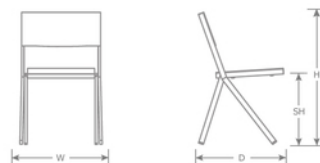

DETAILS

H	W	D	SH	Lbs
30.5"	19"	20.5"	18"	14

Download Collection Brochure [HERE](#)

Outdoor/Indoor Stacking Side Chair

E-coated powder coat finish

Advanced Collection

Frame: Steel

Seat/Back: Aluminum

Stackability: 10

SHIPPING

Master Pack Quantity: 4

Master Pack Dimensions: 21.5"x29"x40"

Master Pack Weight: 65 Lbs.

FOB: PA 17042

Special Order Ship Finishes:

- 
 22 A/Iron
- 
 23 A/White
- 
 24 A/Black
- 
 26 A/Maple Red
- 
 50 A/Cherry
- 
 72 A/Cloud Grey
- 
 86 A/Corten