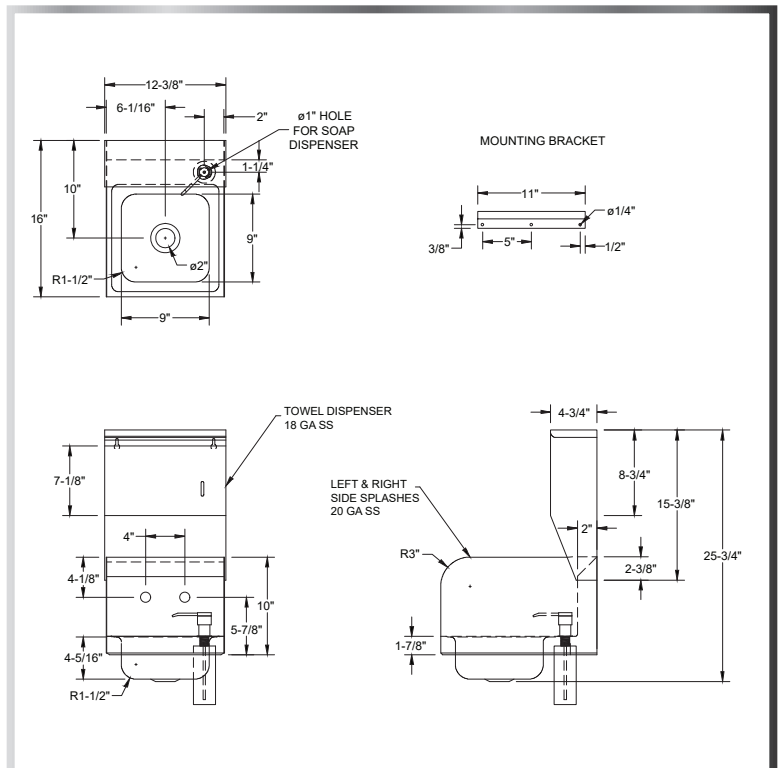

WALL-MOUNT SPACE SAVER HAND SINK WITH DISPENSERS

SINKS - HAND

MATERIALS

- 18 Gauge 304 Series Stainless Steel; Fabricated

FEATURES

- Marine Edges
- 4" On-Center Wall-Mounted Faucet Holes
 - Side and Backsplashes
- Includes Towel Dispenser, Soap Dispenser, Mounting Kit and Drain Basket (STN-2)

MODEL NUMBER

HS1-W2-LR-TD

HAND SINK SIZE

9" x 9" x 5"