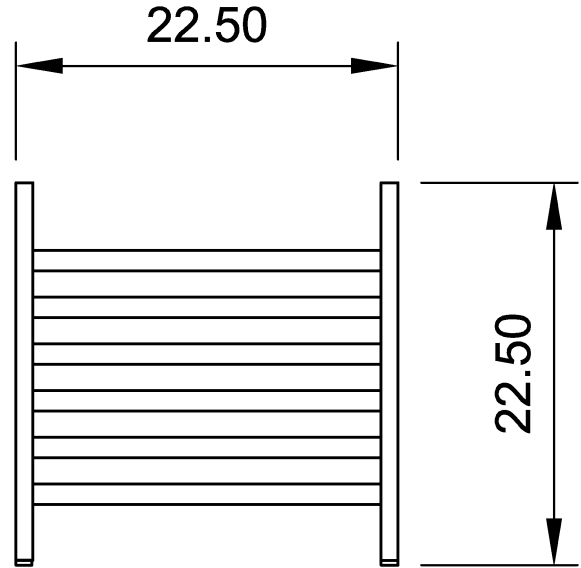

PLAN

ARCTIC AIR
MODEL: 64901K
HALF HEIGHT
STAINLESS STEEL
PAN RACK

ELEVATION

SIDE