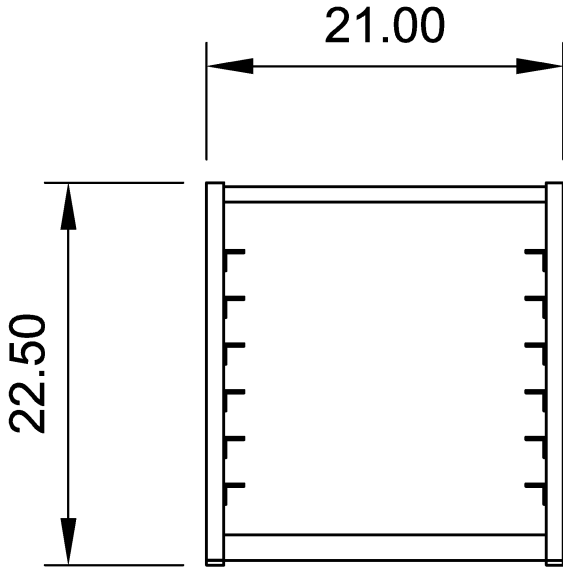

PLAN

ARCTIC AIR
MODEL: 64901K
HALF HEIGHT
STAINLESS STEEL
PAN RACK

ELEVATION

SIDE