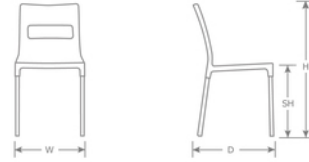

DETAILS

H	W	D	SH	Lbs
33"	19.5"	21"	18"	7.5

Outdoor Stacking Side chair

Frame: PPL/Aluminum

Seat/Back: PPL

Stackability: 6

SHIPPING

Master Pack Quantity: 4

Master Pack Dimensions: 5"

FOB: PA 17042

Quick Ship Finishes:

05-22 Anthracite

05-59 Green

05-66 Orange LIMITED QTY