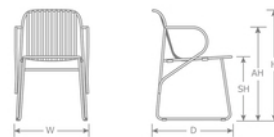

DETAILS

H	W	D	SH	AH	Lbs
30.5"	20.5"	22"	18"	26"	17

Outdoor/Indoor Stacking Armchair

E-coated powder coat finish

Advanced Collection

Frame: Steel

Seat/Back: Wrought Iron

Stackability: 8

SHIPPING

Master Pack Quantity: 4

Master Pack Dimensions: 30"x21.5"x36"

Master Pack Weight: 80 Lbs.

FOB: PA 17042

Quick Ship Finishes:

Special Order Ship Finishes: