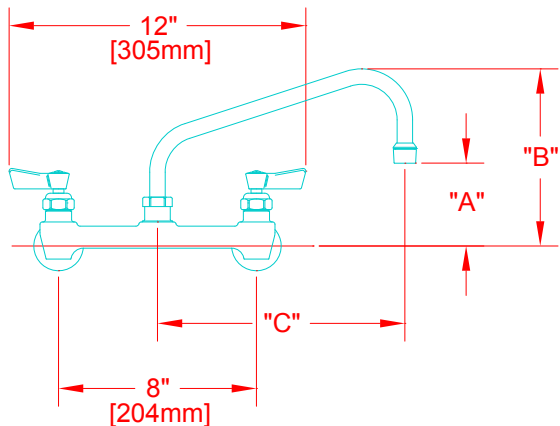

APPLICATION:

JOB NAME:

QUANTITY:

ITEM NO.

PRODUCT NAME:

8" C/C BACKSPLASH FAUCET WITH EZ INSTALL ADAPTER

SPECIAL CONFIGURATION CHECK BASE MODEL AND OPTIONS

MODEL:

- 64734 W/ 6" SWING SPOUT
- 64742 W/ 8" SWING SPOUT
- 64750 W/ 10" SWING SPOUT
- 64769 W/ 12" SWING SPOUT
- 64777 W/ 14" SWING SPOUT
- 64785 W/ 16" SWING SPOUT

OPTIONS OR MODIFICATIONS:

- SUPPLY LINES (24" OR 36") CIRCLE LENGTH
- DJ SUB-ASSY (7-1/4" OR 13") CIRCLE LENGTH
- ELBOWS
- VANDAL RESISTANT KIT
- HANDLES (CROSS OR WRIST) CIRCLE STYLE
- OTHER EZ INSTALL ADAPTER

FEATURES

CONTROL VALVE

- * 8" C/C BACKSPLASH MOUNT
- * SWIVELLING SEAT DISKS
- * HOT SIDE STEM - RIGHT HAND
- * COLD SIDE STEM - LEFT HAND
- * STAINLESS STEEL SEATS
- * STAINLESS STEEL SEAT SCREWS
- * STAINLESS STEEL HANDLE SCREWS
- * 1/2" SLIP JOINT

SYSTEM LIMITS

- * TEMP: 40°F MIN. TO 140°F MAX.
- * PRESSURE: 200 PSI MAX. STATIC
- * 2.20 GPM AT 80 PSI

SHIPPING WEIGHT

- * 6.0 LBS

MODEL	DIM "A"	DIM "B"	DIM "C"
64734	2-1/4" [57mm]	5-7/8" [149mm]	6" [152mm]
64742	2-1/2" [64mm]	6-3/8" [162mm]	8" [204mm]
64750	3-1/8" [79mm]	6-7/8" [175mm]	10" [254mm]
64769	3-3/4" [95mm]	7-3/8" [187mm]	12" [305mm]
64777	4-3/8" [111mm]	8-1/4" [210mm]	14" [356mm]
64785	5" [127mm]	8-7/8" [225mm]	16" [406mm]