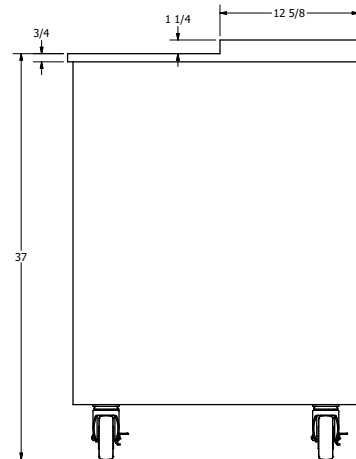

Commercial Use Only - Not warranted for residential use

Specifications subject to change without notice

Part Number	Sliding Doors	Dividers	Amps	HP	Voltage	Nema Plug	Capacity (Mugs)	Cord Length	Unit Size (in) (l x d x h)
GF-25	1	4	3.3	1/6	115/60/1	5-15P	90	8 Foot	26.3125" x 26.5" x 38.25"