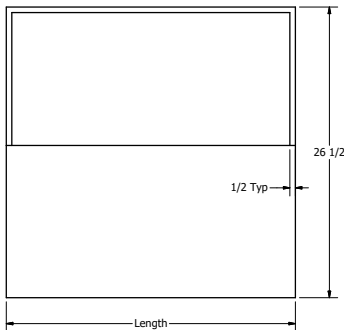

Commercial Use Only - Not warranted for residential use

Specifications subject to change without notice

Part Number	Sliding Doors	Dividers	Amps	HP	Voltage	Nema Plug	Capacity (Mugs)	Cord Length	Unit Size (in) (l x d x h)
GF-25	1	4	3.3	1/6	115/60/1	5-15P	90	8 Foot	26.3125" x 26.5" x 38.25"