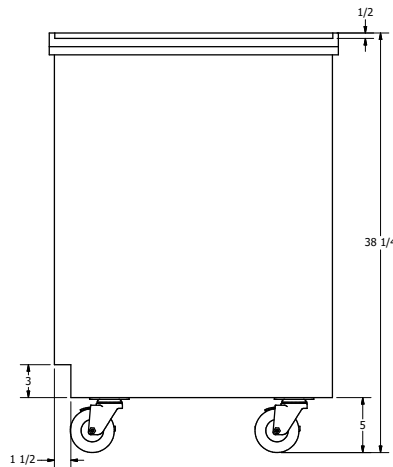

# UNDERBAR REFRIGERATION

Use your smart phone to scan the above QR code to visit our website:  
www.bk-resources.com

**GF-25**

**Glass Froster / Plate Chiller**

\*Image does not show casters

115/60/1  
Nema-5-15P

Commercial Use Only - Not warranted for residential use

Specifications subject to change without notice

Part Number	Sliding Doors	Dividers	Amps	HP	Voltage	Nema Plug	Capacity (Mugs)	Cord Length	Unit Size (in) (l x d x h)
GF-25	1	4	3.3	1/6	115/60/1	5-15P	90	8 Foot	26.3125" x 26.5" x 38.25"