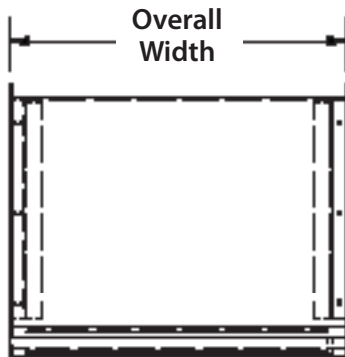

Stainless Steel Slant Rack Shelf

Use your smart phone to scan the above QR code to visit our website:
www.bk-resources.com

Certifications:

Features:

- T-304 18 ga Stainless Steel
- Mounting Brackets Included
- S/S Weep Accepts 1" Nylon Tubing (Nylon Tubing Not Included)

Part Number	NSF	Shelf Size (l x w)	Overall Width	Product Weight (lbs)
BK-SSH-21	✓	21" x 22"	21	12.00
BK-SSH-42	✓	42" x 22"	42	19.50
BK-SSH-63	✓	63" x 22"	63	26.00

PRODUCT DATA SHEET

BK RESOURCES