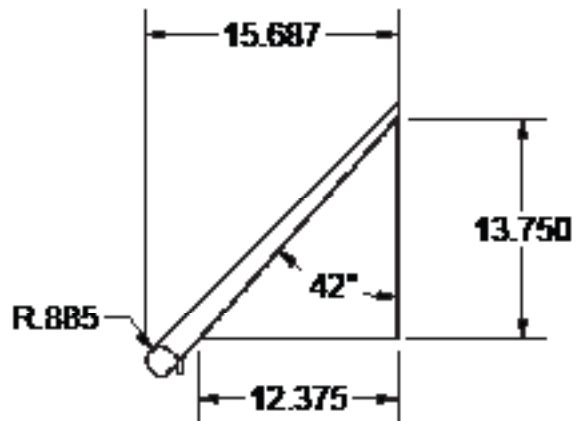

Stainless Steel Slant Rack Shelf

Use your smart phone to scan the above QR code to visit our website:
www.bk-resources.com

Certifications:

Features:

- T-304 18 ga Stainless Steel
- Mounting Brackets Included
- S/S Weep Accepts 1" Nylon Tubing (Nylon Tubing Not Included)

Part Number	NSF	Shelf Size (l x w)	Overall Width	Product Weight (lbs)
BK-SSH-21	✓	21" x 22"	21	12.00
BK-SSH-42	✓	42" x 22"	42	19.50
BK-SSH-63	✓	63" x 22"	63	26.00

PRODUCT DATA SHEET

BK RESOURCES