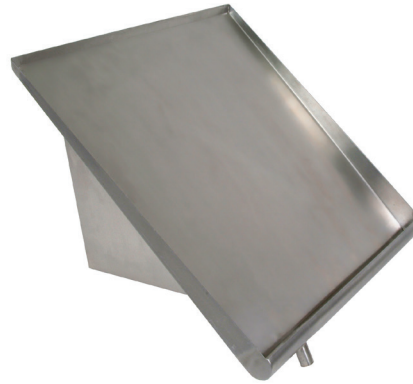

Stainless Steel Slant Rack Shelf

Use your smart phone to scan the above QR code to visit our website:
www.bk-resources.com

Certifications:

Features:

- T-304 18 ga Stainless Steel
- Mounting Brackets Included
- S/S Weep Accepts 1" Nylon Tubing (Nylon Tubing Not Included)

Part Number	NSF	Shelf Size (l x w)	Overall Width	Product Weight (lbs)
BK-SSH-21	✓	21" x 22"	21	12.00
BK-SSH-42	✓	42" x 22"	42	19.50
BK-SSH-63	✓	63" x 22"	63	26.00

PRODUCT DATA SHEET

BK RESOURCES