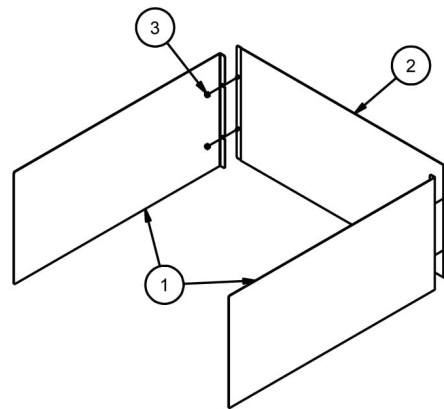

3-Sided Splash for Mop Sinks

Stainless Steel Mop Sinks

Use your smart phone to scan the above QR code to visit our website:
www.bk-resources.com

Material:

- T-304 18 ga. Stainless Steel

Part Number	Description	Side 1 Dim. (l x h)	Side 2 Dim. (l x h)
MS-1620-SS3	3-Sided Splash for BKMS-1620	19.175" x 13"	24.169" x 13"
MS-2424-SS3	3-Sided Splash for BKMS-2424	27.550" x 13"	28.294" x 13"

PARTS LIST			
ITEM	ITEM #	QTY	DESCRIPTION
1	SIDE 1	2	
2	SIDE 2	1	
3	NUT	4	1/4-20 NUT

PRODUCT DATA SHEET

BK RESOURCES