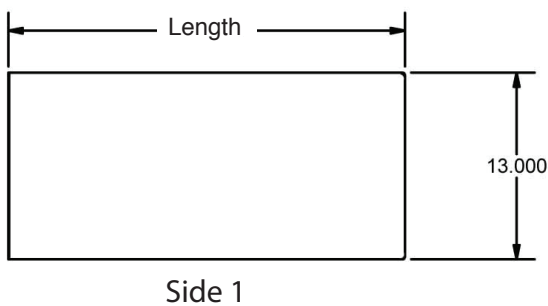

3-Sided Splash for Mop Sinks

Stainless Steel Mop Sinks

Use your smart phone to scan the above QR code to visit our website:
www.bk-resources.com

Material:

- T-304 18 ga. Stainless Steel

Part Number	Description	Side 1 Dim. (l x h)	Side 2 Dim. (l x h)
MS-1620-SS3	3-Sided Splash for BKMS-1620	19.175" x 13"	24.169" x 13"
MS-2424-SS3	3-Sided Splash for BKMS-2424	27.550" x 13"	28.294" x 13"

PARTS LIST			
ITEM	ITEM #	QTY	DESCRIPTION
1	SIDE 1	2	
2	SIDE 2	1	
3	NUT	4	1/4-20 NUT

PRODUCT DATA SHEET

BK RESOURCES