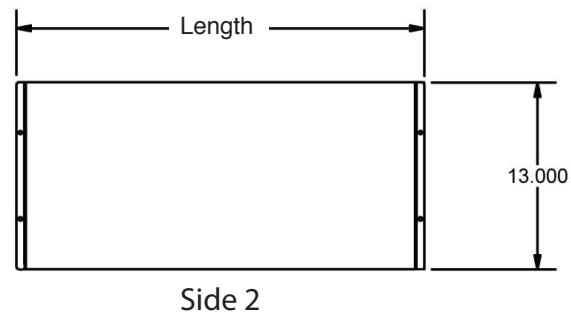

3-Sided Splash for Mop Sinks

Stainless Steel Mop Sinks

Use your smart phone to scan the above QR code to visit our website:
www.bk-resources.com

Material:

- T-304 18 ga. Stainless Steel

Part Number	Description	Side 1 Dim. (l x h)	Side 2 Dim. (l x h)
MS-1620-SS3	3-Sided Splash for BKMS-1620	19.175" x 13"	24.169" x 13"
MS-2424-SS3	3-Sided Splash for BKMS-2424	27.550" x 13"	28.294" x 13"

PARTS LIST			
ITEM	ITEM #	QTY	DESCRIPTION
1	SIDE 1	2	
2	SIDE 2	1	
3	NUT	4	1/4-20 NUT

PRODUCT DATA SHEET

BK RESOURCES