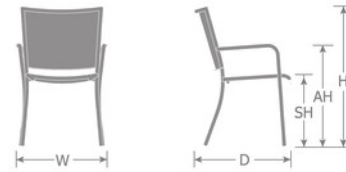

DETAILS

H	W	D	SH	AH	Lbs
35.5"	23"	25"	18"	26"	14

Outdoor/Indoor Stacking Armchair

E-coated powder coat finish

Frame: Tubular Steel

Seat/Back: Small Interlace Steel Mesh

Stackability: 6

SHIPPING

Master Pack Quantity: 4

Master Pack Dimensions: 41"x29"x26"

Master Pack Weight: 71 Lbs.

Density: 4

Master Cartons/Pallet: 6

Freight Class: 250

FOB: PA 17042

Special Order Ship Finishes: