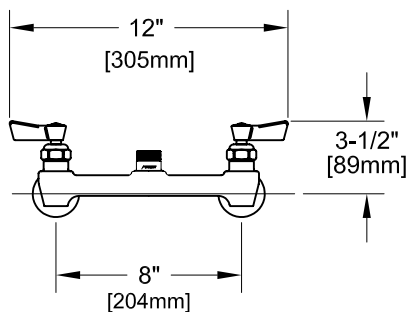

8" C/C BACKSPLASH FAUCET W/ LEVER HANDLES

8" C/C BACKSPLASH FAUCET W/ WRIST HANDLES

8" C/C BACKSPLASH FAUCET

ROUGH-IN:

PRODUCT NAME: STAINLESS STEEL
8" BACKSPLASH CONTROL VALVE SWIVEL OUTLET

MODEL:
 61549 W/ SWIVEL STEMS AND LEVER HANDLES
 61557 W/ SWIVEL STEMS AND WRIST HANDLES

FEATURES

- CONTROL VALVE
- * 8" C/C BACKSPLASH MOUNT
 - * CONCENTRICS
 - * STAINLESS STEEL CONSTRUCTION
 - * SWIVELLING SEAT DISKS
 - * HOT SIDE STEM - RIGHT HAND
 - * COLD SIDE STEM - LEFT HAND
 - * LEVER HANDLES OR WRIST HANDLES

- SYSTEM LIMITS
- * TEMP: 40°F MIN. TO 140°F MAX.
 - * PRESSURE: 200 PSI MAX. STATIC

SHIPPING WEIGHT
* 4.0 LBS

* NSF 61-9 APPROVED & LISTED
www.truedail.com