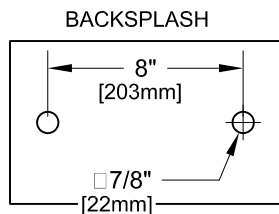

8" C/C BACKSPLASH FAUCET W/ LEVER HANDLES

8" C/C BACKSPLASH FAUCET W/ WRIST HANDLES

8" C/C BACKSPLASH FAUCET

ROUGH-IN:

PRODUCT NAME: STAINLESS STEEL
8" BACKSPLASH CONTROL VALVE SWIVEL OUTLET

MODEL:
 61549 W/ SWIVEL STEMS AND LEVER HANDLES
 61557 W/ SWIVEL STEMS AND WRIST HANDLES

FEATURES

- CONTROL VALVE
- * 8" C/C BACKSPLASH MOUNT
 - * CONCENTRICS
 - * STAINLESS STEEL CONSTRUCTION
 - * SWIVELLING SEAT DISKS
 - * HOT SIDE STEM - RIGHT HAND
 - * COLD SIDE STEM - LEFT HAND
 - * LEVER HANDLES OR WRIST HANDLES