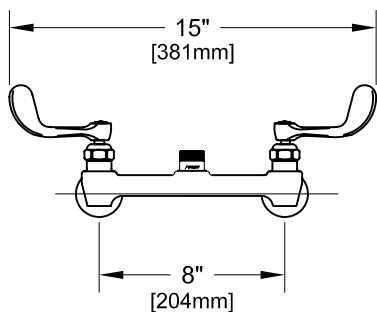

8" C/C BACKSPLASH FAUCET W/ LEVER HANDLES

8" C/C BACKSPLASH FAUCET W/ WRIST HANDLES

8" C/C BACKSPLASH FAUCET

ROUGH-IN:

PRODUCT NAME: STAINLESS STEEL
8" BACKSPLASH CONTROL VALVE SWIVEL OUTLET

MODEL:
 61549 W/ SWIVEL STEMS AND LEVER HANDLES
 61557 W/ SWIVEL STEMS AND WRIST HANDLES

FEATURES

- CONTROL VALVE
- * 8" C/C BACKSPLASH MOUNT
 - * CONCENTRICS
 - * STAINLESS STEEL CONSTRUCTION
 - * SWIVELLING SEAT DISKS
 - * HOT SIDE STEM - RIGHT HAND
 - * COLD SIDE STEM - LEFT HAND
 - * LEVER HANDLES OR WRIST HANDLES

- SYSTEM LIMITS
- * TEMP: 40°F MIN. TO 140°F MAX.
 - * PRESSURE: 200 PSI MAX. STATIC

SHIPPING WEIGHT
* 4.0 LBS

* NSF 61-9 APPROVED & LISTED
www.truedail.com