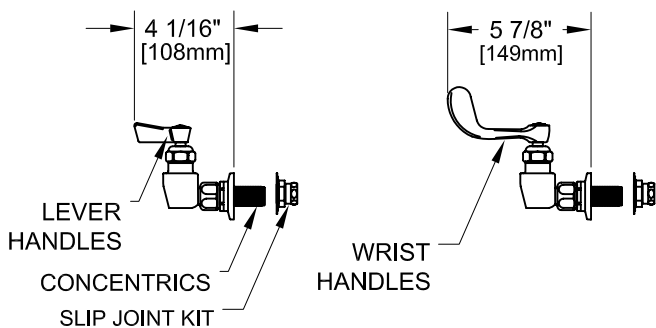

8" C/C BACKSPLASH FAUCET W/ LEVER HANDLES

8" C/C BACKSPLASH FAUCET W/ WRIST HANDLES

8" C/C BACKSPLASH FAUCET

ROUGH-IN:

PRODUCT NAME: STAINLESS STEEL
8" BACKSPLASH CONTROL VALVE SWIVEL OUTLET

MODEL:
 61549 W/ SWIVEL STEMS AND LEVER HANDLES
 61557 W/ SWIVEL STEMS AND WRIST HANDLES

FEATURES

- CONTROL VALVE
- * 8" C/C BACKSPLASH MOUNT
 - * CONCENTRICS
 - * STAINLESS STEEL CONSTRUCTION
 - * SWIVELLING SEAT DISKS
 - * HOT SIDE STEM - RIGHT HAND
 - * COLD SIDE STEM - LEFT HAND
 - * LEVER HANDLES OR WRIST HANDLES

- SYSTEM LIMITS
- * TEMP: 40°F MIN. TO 140°F MAX.
 - * PRESSURE: 200 PSI MAX. STATIC

SHIPPING WEIGHT
* 4.0 LBS

* NSF 61-9 APPROVED & LISTED
www.truedail.com