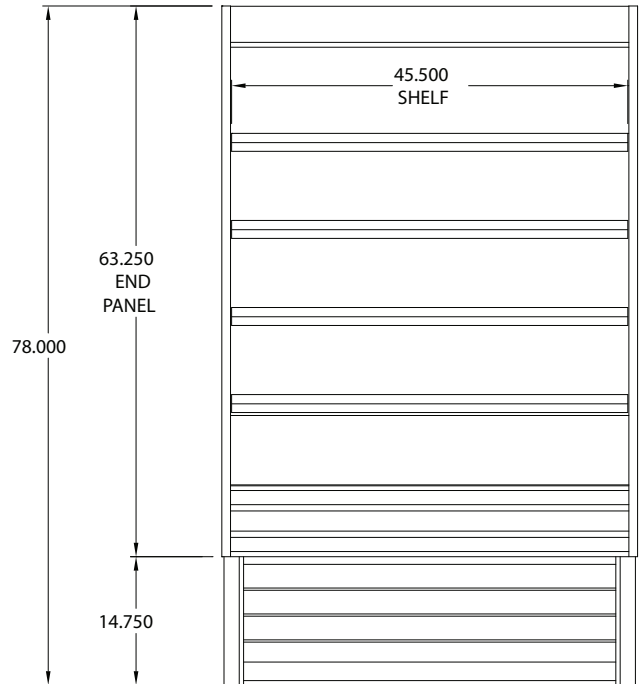

OD35E-48 Series – Dairy Open Merchandiser
48" Maximum Width – 78.5" Height
Straight Sides – Endless Design

Model No.	Description	Length	Depth	Height	Voltage	Amps	HP/BTUs	Power Cord	Est. Ship Weight
SC-OD35E-48-LED	Self Contained	48"	34.5"	78.5"	115/208-230	13.0	3/4	L14-20P	965
SC-OD35E-48-B-LED	Self Contained	48"	34.5"	78.5"	115/208-230	13.0	3/4	L14-20P	965
SC-OD35E-48-S-LED	Self Contained	48"	34.5"	78.5"	115/208-230	13.0	3/4	L14-20P	965

Revised 5/2019

OD35E-48 Series – Dairy Open Merchandiser 48" Maximum Width – 78.5" Height Straight Sides – Endless Design

Standard Specifications and Optional Features

CONSTRUCTION

- UL Classified to ANSI/NSF 7
- Foamed in place CFC free foam
- Heavy gauge steel super structure
- Multi deck
- Endless design allows for continuous line up

OD35E-48 Series – Dairy Open Merchandiser 48" Maximum Width – 78.5" Height Straight Sides – Endless Design

Technical Data

Model No.		SC-OD35E-48-LED
Length with (2) ends		51"
Length without ends		48"
Height with ends		78.5"
Height without ends		78"
Depth with ends		34.5"
Depth without ends		34.25"
Endless design (Dimensions are +/- 1/4")		YES
Operating temperature		36°F to 40°F
Refrigerant (exp. valve)		Self-Contained
Compressor size HP		3/4
Defrost per day (24 hours)	Air Defrost	6 per day
Voltage		115/208-230
Amperage		13
Cord and plug		L14-20P
Exterior color		W, B, S
Interior color		W, B, S
# of rows / shelves		4 / 4
Shelf Size		(4) 18"
Shipping Info		
Height		86"
Depth		44"
Length		61"
Gross weight SC		965
Cubic feet		130

OD35E-48 Series – Dairy Open Merchandiser 48" Maximum Width – 78.5" Height Straight Sides – Endless Design

Technical Data • Side View • Plan View

Side View

4' Front View

4' Floor Plan View

OD35E Solid Side Standard