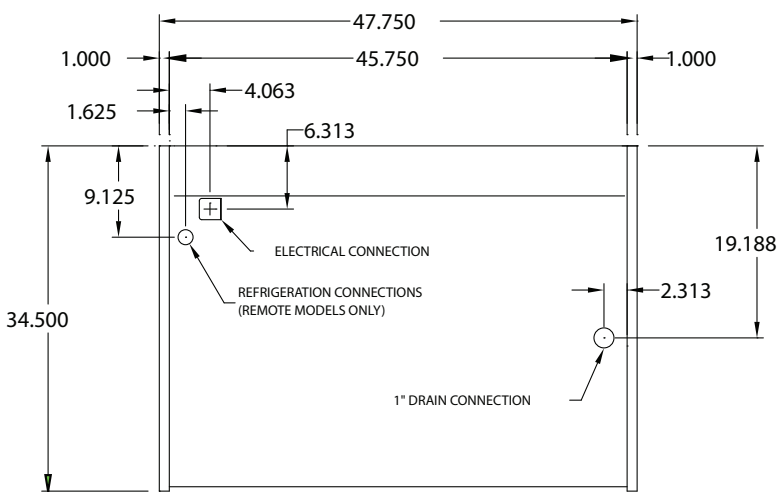

OD35E-48 Series – Dairy Open Merchandiser 48" Maximum Width – 78.5" Height Straight Sides – Endless Design

Technical Data

Model No.		SC-OD35E-48-LED
Length with (2) ends		51"
Length without ends		48"
Height with ends		78.5"
Height without ends		78"
Depth with ends		34.5"
Depth without ends		34.25"
Endless design (Dimensions are +/- 1/4")		YES
Operating temperature		36°F to 40°F
Refrigerant (exp. valve)		Self-Contained
Compressor size HP		3/4
Defrost per day (24 hours)	Air Defrost	6 per day
Voltage		115/208-230
Amperage		13
Cord and plug		L14-20P
Exterior color		W, B, S
Interior color		W, B, S
# of rows / shelves		4 / 4
Shelf Size		(4) 18"
Shipping Info		
Height		86"
Depth		44"
Length		61"
Gross weight SC		965
Cubic feet		130

OD35E-48 Series – Dairy Open Merchandiser 48" Maximum Width – 78.5" Height Straight Sides – Endless Design

Technical Data • Side View • Plan View

Side View

4' Front View

4' Floor Plan View

OD35E Solid Side Standard