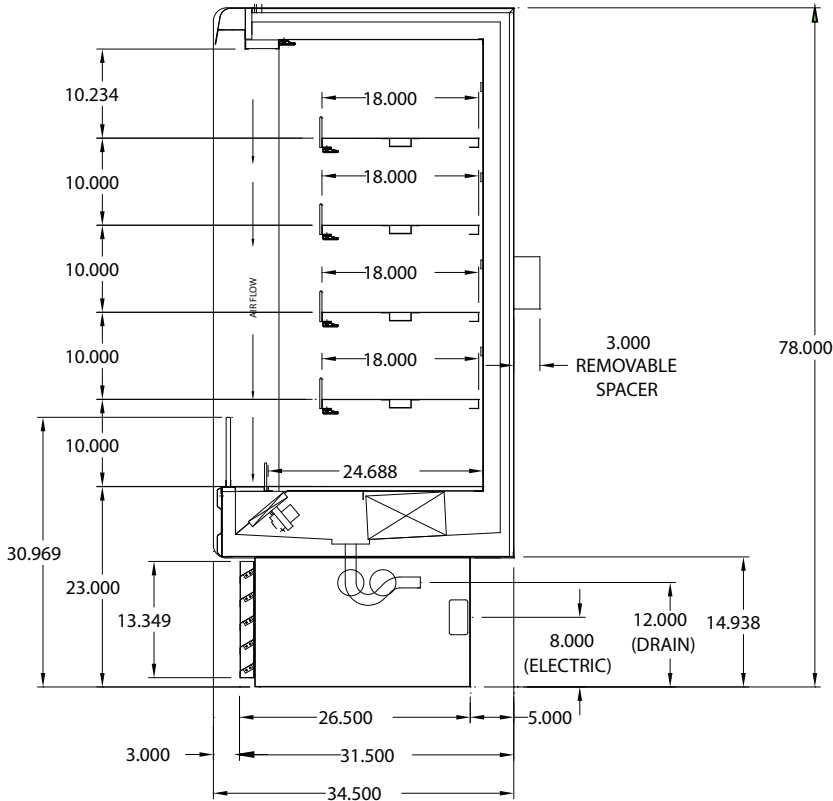

OD35E-48 Series – Dairy Open Merchandiser
48" Maximum Width – 78.5" Height
Straight Sides – Endless Design

Model No.	Description	Length	Depth	Height	Voltage	Amps	HP/BTUs	Power Cord	Est. Ship Weight
SC-OD35E-48-LED	Self Contained	48"	34.5"	78.5"	115/208-230	13.0	3/4	L14-20P	965
SC-OD35E-48-B-LED	Self Contained	48"	34.5"	78.5"	115/208-230	13.0	3/4	L14-20P	965
SC-OD35E-48-S-LED	Self Contained	48"	34.5"	78.5"	115/208-230	13.0	3/4	L14-20P	965

OD35E-48 Series – Dairy Open Merchandiser 48" Maximum Width – 78.5" Height Straight Sides – Endless Design

Technical Data

Model No.		SC-OD35E-48-LED
Length with (2) ends		51"
Length without ends		48"
Height with ends		78.5"
Height without ends		78"
Depth with ends		34.5"
Depth without ends		34.25"
Endless design (Dimensions are +/- 1/4")		YES
Operating temperature		36°F to 40°F
Refrigerant (exp. valve)		Self-Contained
Compressor size HP		3/4
Defrost per day (24 hours)	Air Defrost	6 per day
Voltage		115/208-230
Amperage		13
Cord and plug		L14-20P
Exterior color		W, B, S
Interior color		W, B, S
# of rows / shelves		4 / 4
Shelf Size		(4) 18"
Shipping Info		
Height		86"
Depth		44"
Length		61"
Gross weight SC		965
Cubic feet		130

OD35E-48 Series – Dairy Open Merchandiser 48" Maximum Width – 78.5" Height Straight Sides – Endless Design

Technical Data • Side View • Plan View

Side View

4' Front View

4' Floor Plan View

OD35E Solid Side Standard