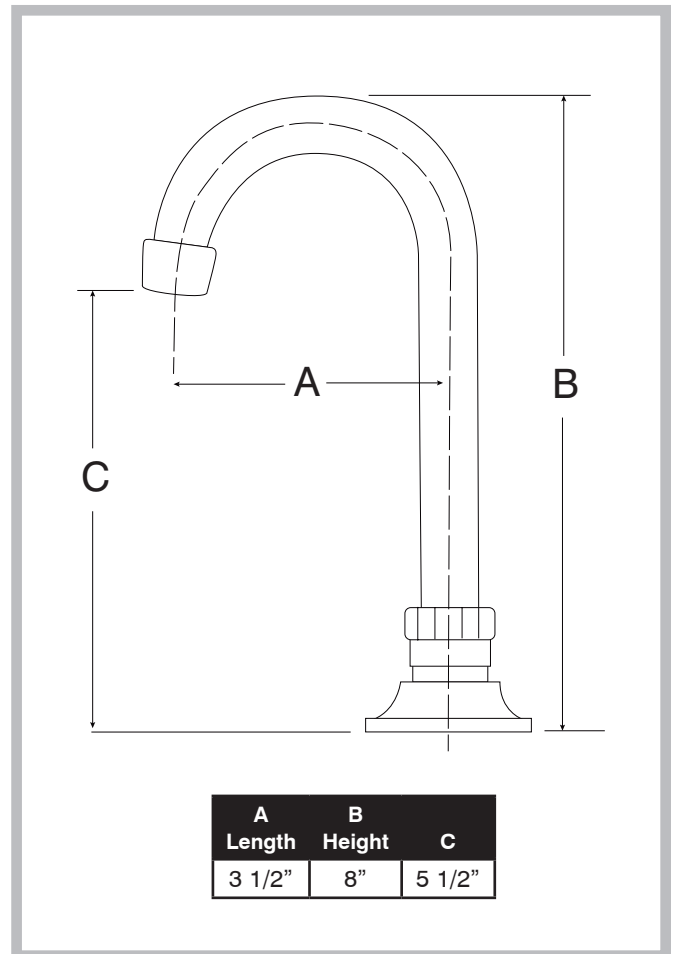

K-120 3-1/2" GOOSENECK DECK MOUNT SPOUT

Conforms To NSF 61/9 Lead Free Requirements

FAUCET AERATOR CONFORM TO
ASTM.A112.18.1M • 1.0 GPM/3.8 LPM
THREAD: 55/64 - 27 FEMALE

Item #: _____ Qty #: _____
Model #: _____
Project #: _____

FEATURES:

3 1/2" swivel gooseneck spout.
Single water supply.
1.0 GPM/3.8 LPM Aerator. 60 PSI.

MATERIAL:

Brass chrome plated body & spout.

DIMENSIONS and SPECIFICATIONS

Options & Accessories

Replacement Spout For K-120

3-1/2" Gooseneck Spout Only.

K-59SP

Low Flow Aerator

.5 GPM

K-08

⚠ WARNING:

Faucet(s) on this page may expose you to chemicals, including lead, that are known to the State of California to cause cancer or birth defects or other reproductive harm. For more info., visit www.p65warnings.ca.gov.