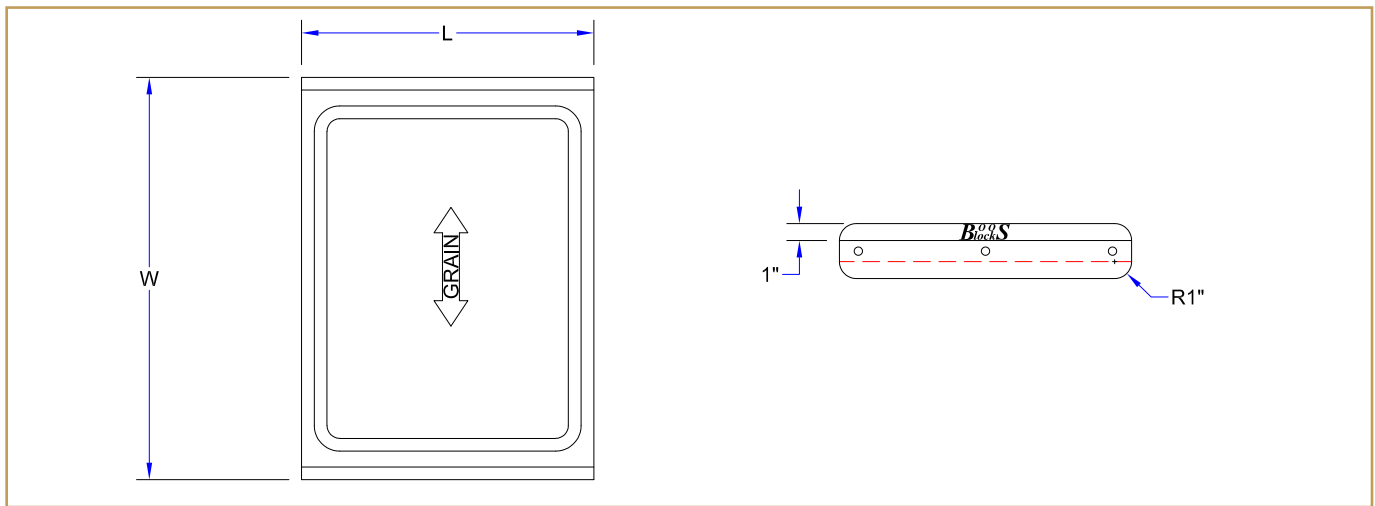

"KNEB" COUNTERTOP BOARD COLLECTION

Edge Grain Wood Cutting Board - 1 1/4" Thick - Reversible w/Juice Groove

FEATURES:

- Northern Hard Rock Maple, 1-1/4" Thick
- Edge Grain Construction
- Reversible
- Includes Counter Lip & Juice Groove
- Oil Finish

CERTIFICATIONS:

NHLA

KNEB17

"KNEB" WOOD CUTTING BOARD

MODEL	SIZE (L X W X H)	WT. (LBS)
KNEB17	17-3/4"x17-1/4"x1-1/4"	13
KNEB23	23-3/4"x17-1/4"x1-1/4"	18
KNEB24S	23-3/4"x23-3/4"x1-1/4"	26

ALL DIMENSIONS ARE TYPICAL. TOLERANCE +/- .125". JOHN BOOS & CO. RESERVES THE RIGHT TO CHANGE SPECIFICATIONS WITHOUT NOTICE.