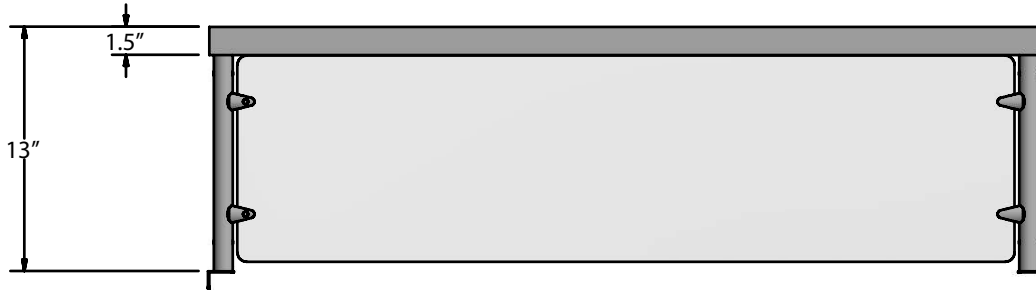

Cafeteria Shelf w/ Sneeze Guard

Stainless Steel Cafeteria Shelf

Model: SG-FCS

PRODUCT DATA SHEET

BK RESOURCES