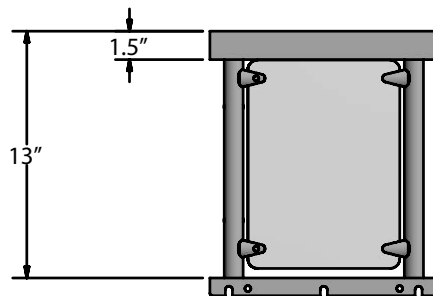

Cafeteria Shelf w/ Sneeze Guard

Stainless Steel Cafeteria Shelf

Model: SG-FCS

PRODUCT DATA SHEET

BK RESOURCES