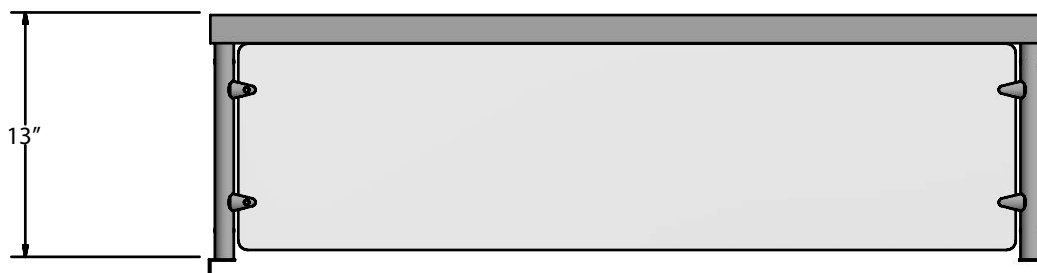

Cafeteria Shelf w/ Sneeze Guard

Stainless Steel Cafeteria Shelf

Use your smart phone to scan the above QR code to visit our website:
www.bk-resources.com

Material:

- 18 Ga Stainless Steel Construction
- Acrylic On Front and Side

Features:

- Cafeteria Style Single Sided Sneeze Guard
- 12" Deep Shelf
- 13" From Table to Top of Shelf
- Surface mounts directly to table with included self-tapping screws
- Shipped Knocked Down

Applications:

- Fits any BK Resources Steam Table
- Protects Against Germs and Other Contaminants

Item #	Length	Product Weight (lbs)
SG-FCS-2	30.375"	31.00
SG-FCS-3	44.375"	35.00
SG-FCS-4	58.375"	39.00
SG-FCS-5	72.375"	43.00