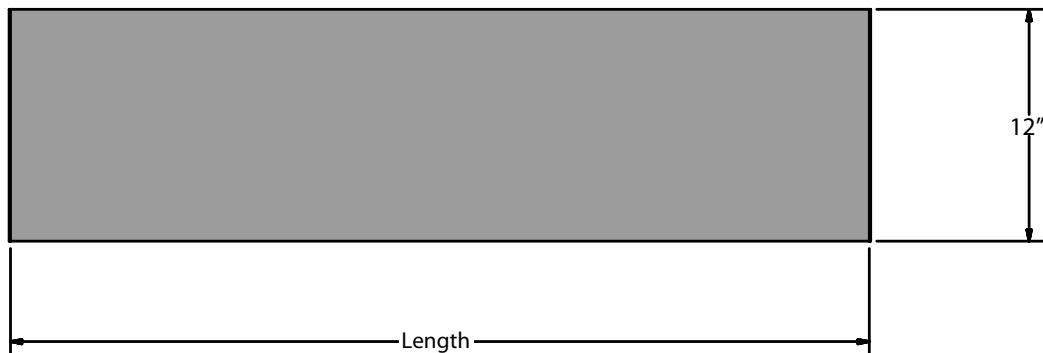

Features:

- Cafeteria Style Single Sided Sneeze Guard
- 12" Deep Shelf
- 13" From Table to Top of Shelf
- Surface mounts directly to table with included self-tapping screws
- Shipped Knocked Down

Applications:

- Fits any BK Resources Steam Table
- Protects Against Germs and Other Contaminants

Item #	Length	Product Weight (lbs)
SG-FCS-2	30.375"	31.00
SG-FCS-3	44.375"	35.00
SG-FCS-4	58.375"	39.00
SG-FCS-5	72.375"	43.00