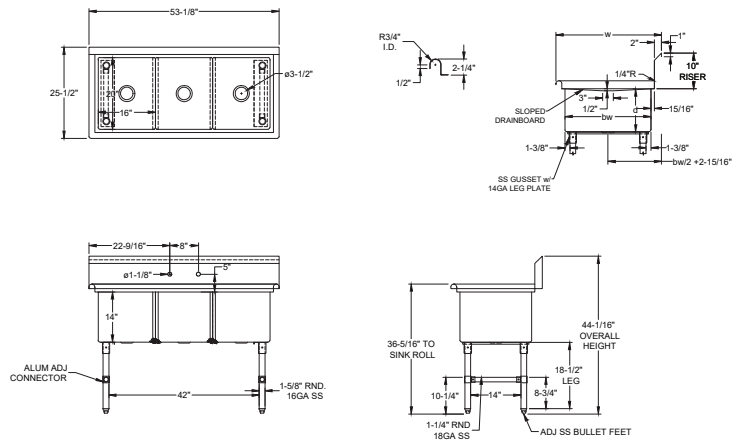

## MATERIAL

- 16 Gauge 300 Series Stainless Steel; Fabricated
- Stainless Steel Legs, Gussets, Cross-Bracing, and Bullet Feet

**COMPATIBLE WITH  
NEW NBR FAUCETS!**  
SEE PAGE 75

## FEATURES

- 10"H Backsplash with 2" Return to Wall
- 8" On-Center Wall-Mounted Faucet Holes (\* Has 2 Sets)
- 3-1/2" Die-Stamped Drain Opening With Drain Baskets Included
  - Cross-Bracing for Reinforced Support
  - Adjustable Bullet Feet

MODEL NUMBER	BOWL SIZE L X W X H	LENGTH	WIDTH
3SS-162014	16" x 20" x 14"	53-1/8"	25-1/2"
3SS-181814	18" x 18" x 14"	59-1/8"	23-1/2"
3SS-182414	18" x 24" x 14"	59-1/8"	29-1/2"
3SS-203014	20" x 30" x 14"	65-1/8"	35-1/2"
3SS-242414*	24" x 24" x 14"	77-1/8"	29-1/2"