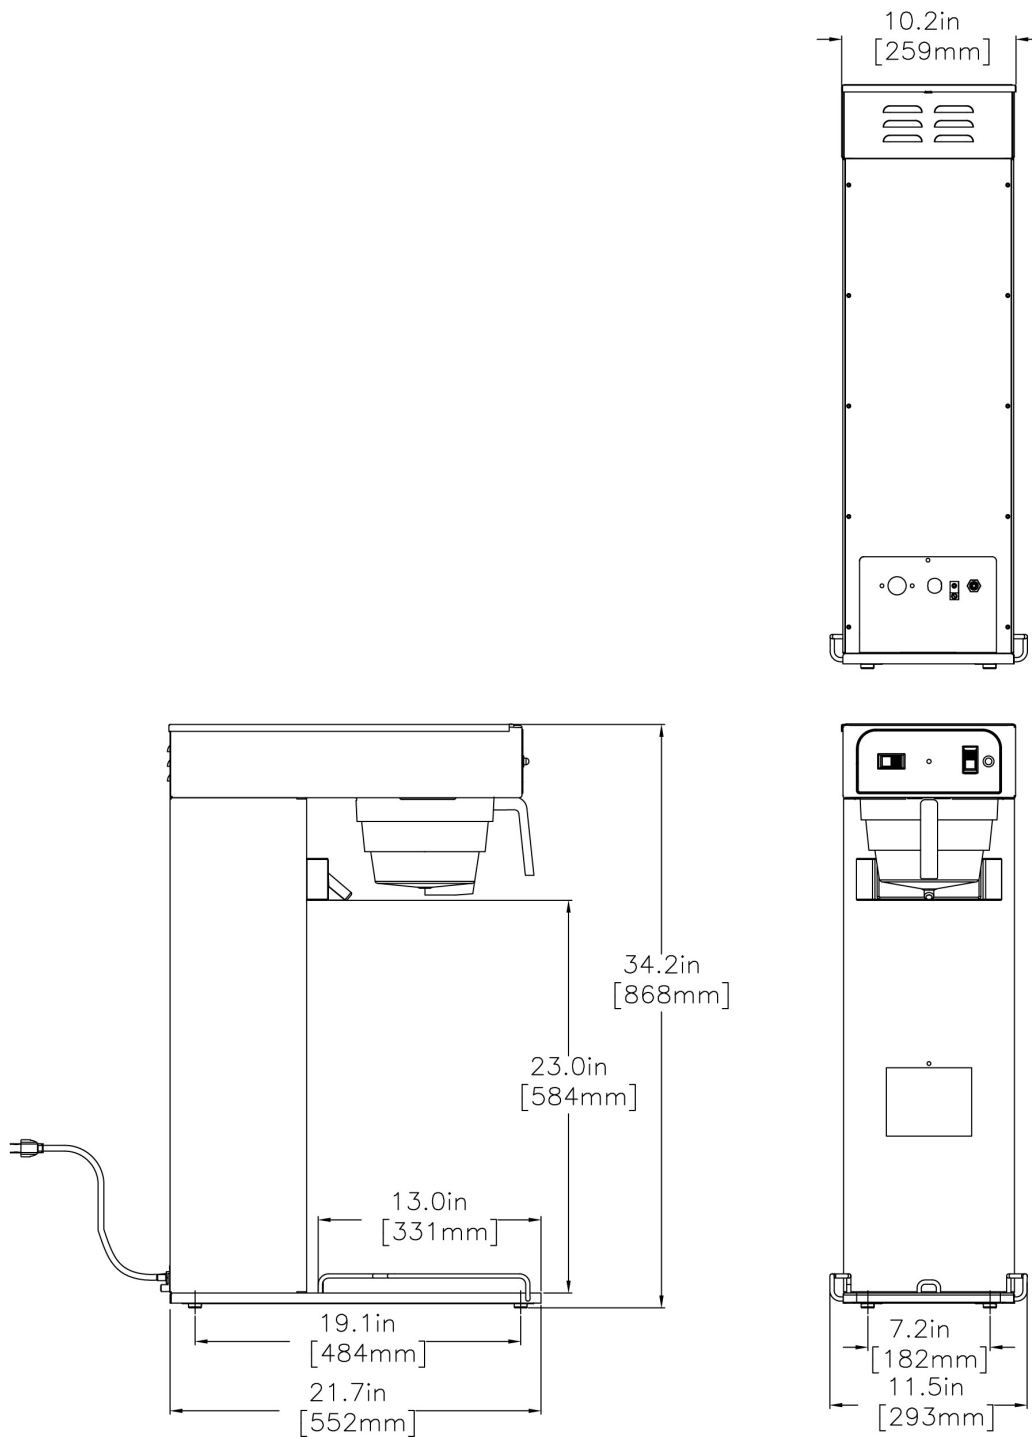

TB3Q, 29" Trunk

34.0" x 22.0" x 11.6"
(86.4cm x 55.9cm x 29.5cm)

- Quickbrew has shorter brewing cycle
- Brews directly into any style portable server
- SplashGard® funnel deflects hot liquids away from the hand

Created on:
09/13/2017

Unit			Shipping					
	Width	Height	Depth	Width	Height	Depth	Weight	Volume
English	11.6 in.	34.0 in.	22.0 in.	-	-	-	38.950 lbs	7.327 ft ³
Metric	29.5 cm	86.4 cm	55.9 cm	-	-	-	17.668 kgs	0.207 m ³