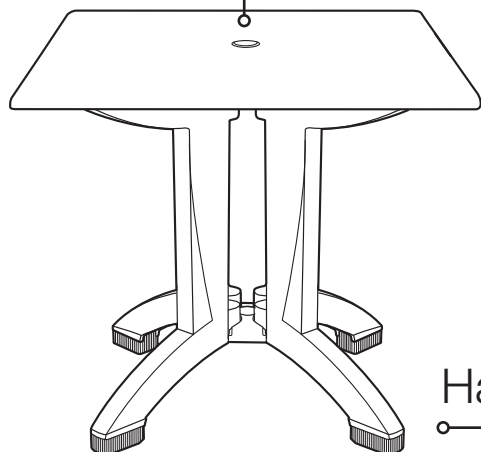

Aquaba 32" Square Pedestal Tables

Height:	28.4"
Width:	32"
Length:	32"

Product Specifications

Product Description	Reference Number	Color	UPC Code 014306	Weight Each (lbs.)	Master Pack	Master Pack Volume (cu. ft)
Aquaba 32" Round Pedestal Tables	US744037	Ranch/Bronze	942230	22.50	2	22.50
	US744002	Zinc/Charcoal	942247	22.50	2	22.50
	US744008	Sawcut/Teak	942254	22.50	2	22.50
	US744004	White Marble/White	942261	22.50	2	22.50

Features & Benefits Warranty: 2 Yr.

- Large 4-prong pedestal base for stability.
- Two leg levelers for balancing on uneven surfaces
- Base is constructed of 100% prime resin.
- Easy to clean with soap & water or a mild detergent.
- Umbrella hole with cap to fit any Grosfillex® umbrella with a 1 ½" pole
- Table base will accommodate the Grosfillex® resin umbrella base with filling cap.

Aquaba 32" Square Pedestal Tables

Spare Parts

Umbrella Plug USSP0027 to USSP0032

Hardware Kit & Footpads - USSP0210 & USSP0213

Reference	Description
USSP0210	HRDW KIT & FTPADS BALC LEGS WH
USSP0213	HRDW KIT & FTPADS BALC LEGS CH
USSP0027	UMB STD PLUG TABLE CHAR
USSP0029	UMB STD PLUG TABLE WHITE
USSP0031	UMB STD PLUG TABLE WOOD
USSP0032	UMB STD PLUG TABLE BRONZE