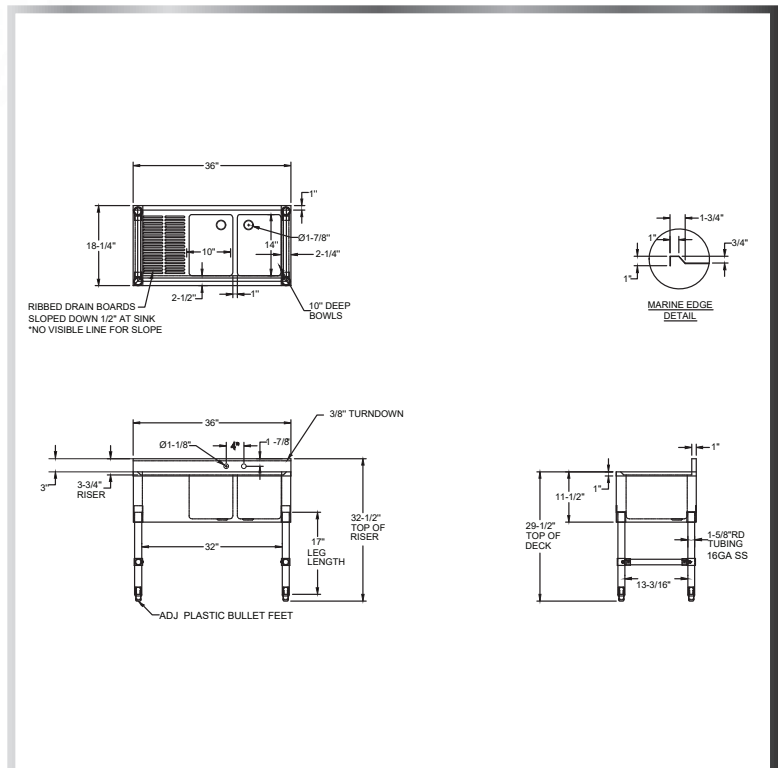

# SLIM UNDERBAR 1-DRAINBOARD SINK (LEFT)

## UNDERBAR - SINKS

## MATERIALS

- 18 Gauge 300 Series Stainless Steel; Fabricated
- Stainless Steel Apron on Front and Sides
- Stainless Steel Legs and Cross-Bracing
- Plastic Adjustable Bullet Feet

## FEATURES

- 4" On-Center Wall-Mounted Faucet Holes
  - 10" Deep Sink Bowls
  - Includes Drain Baskets and Removable Overflow Stand Pipes
  - Marine Edges

MODEL NUMBER	BOWL SIZE L X W X H	LENGTH	WIDTH	NUMBER OF BOWLS
UW-2-101410-36L	10" x 14" x 10"	36"	18-1/4"	2
UW-2-101410-48L	10" x 14" x 10"	48"	18-1/4"	2
UW-3-101410-48L	10" x 14" x 10"	48"	18-1/4"	3
UW-3-101410-60L	10" x 14" x 10"	60"	18-1/4"	3