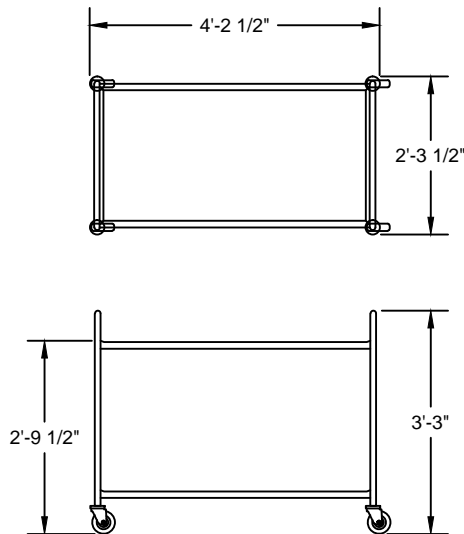

Utility Make-Up Table
Bread, Toast, Rolls

- T-790 features a solid top shelf for toasters and roll warmer*

T-790

* Toasters and roll warmer not included

**General Specifications**

Utility Make-Up Table to be Caddy Corporation model T-790.

Frame to be 1" O.D. 16 gauge stainless steel tubing and fitted with 4" diameter heavy-duty swivel type casters with stems and polyurethane tires.

Shelves to have raised rounded edges on all sides with all corners continuously welded to legs at all contact points. Both shelves to be reinforced with stainless steel channels. Lower shelf to accommodate a two drawer roll warmer.