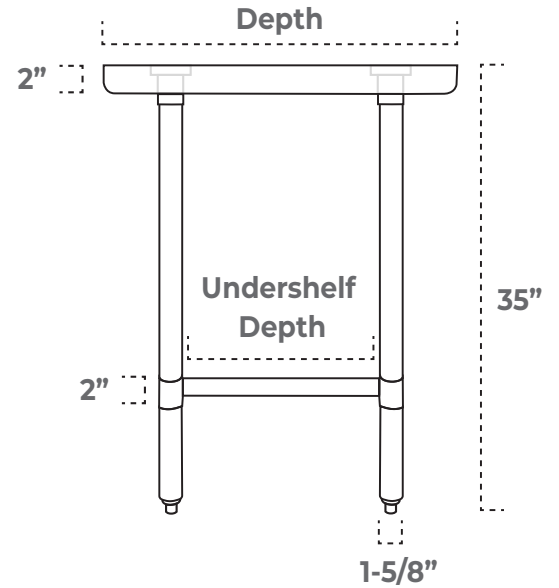

UNIT VIEW

Side View

Intended For Commercial Use Only. Empura assumes no liability for component failure, factory defects or any other damages for units installed in non-commercial foodservice or residential applications.

Attention CA Residents: This product can expose you to chemicals including lead, which are known to the State of California to cause cancer, birth defects, or other reproductive harm. For more information, go to www.p65warnings.ca.gov.