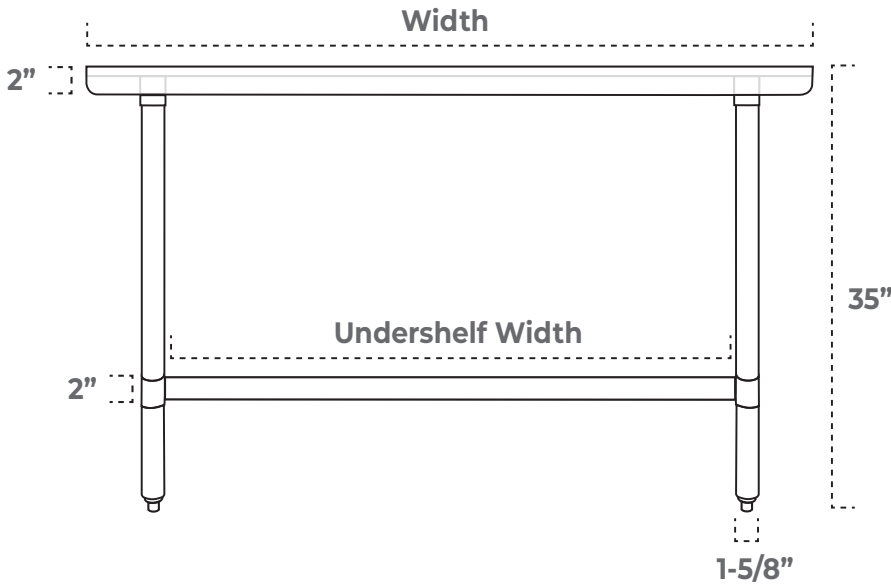

UNIT VIEW

Front View