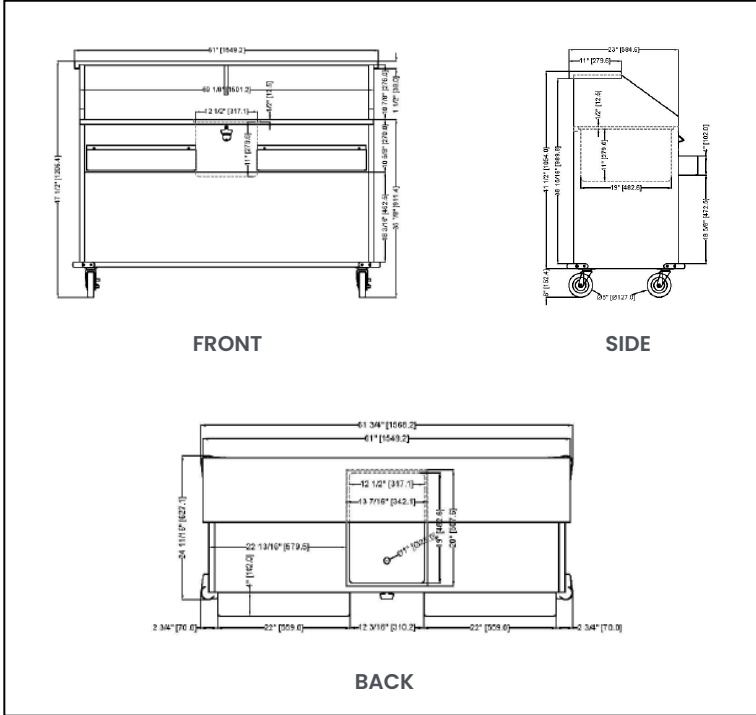

Versatility and convenience: Our station incorporates an ice bin with a drain and shut-off valve, and a cutting board to cover the ice bin, making it both practical and versatile.

Key Features

- ✓ Black finish flat top
- ✓ 19" x 12.5" x 11" drop-in ice bin with drain and shut-off valve
- ✓ Cutting board to cover ice bin
- ✓ Corner perimeter bumpers
- ✓ Can opener
- ✓ (x4) 5" swivel caster (2 with brakes)

TECHNICAL SPECIFICATION

Item	48066	48067	48068	48069
Size	61"	61"	74"	74"
Material	Stainless Steel	Stainless Steel	Stainless Steel	Stainless Steel
Speed Rails Capacity	16 bottles	16 bottles	18 bottles	18 bottles
Hinge Doors & Locks	No	Yes	No	Yes
Ice Bin Dimension	19" x 12.5" x 11"	19" x 12.5" x 11"	19" x 12.5" x 11"	19" x 12.5" x 11"
Casters	4 casters (2 with brakes)			
Net Dimensions (WDH)	61" x 23" x 47" (1549 x 584 x 1194 mm)	61" x 23" x 47" (1549 x 584 x 1194 mm)	74" x 23" x 47" (1880 x 584 x 1194 mm)	74" x 23" x 47" (1880 x 584 x 1194 mm)
Gross Dimensions (WDH)	65" x 27" x 47.2" (1650 x 685 x 1200 mm)	65.7" x 27.8" x 47.2" (1670 x 705 x 1200 mm)	76.2" x 27" x 47.2" (1935 x 685 x 1200 mm)	77" x 27.8" x 47.2" (1955 x 705 x 1200 mm)
Net Weight	229 lbs (104 kg)	267 lbs (121 kg)	251 lbs (114 kg)	295.4 lbs (134 kg)
Gross Weight	280 lbs (127 kg)	320 lbs (145 kg)	313 lbs (142 kg)	357 lbs (162 kg)

TECHNICAL DRAWINGS

48066

48067

48068

48069