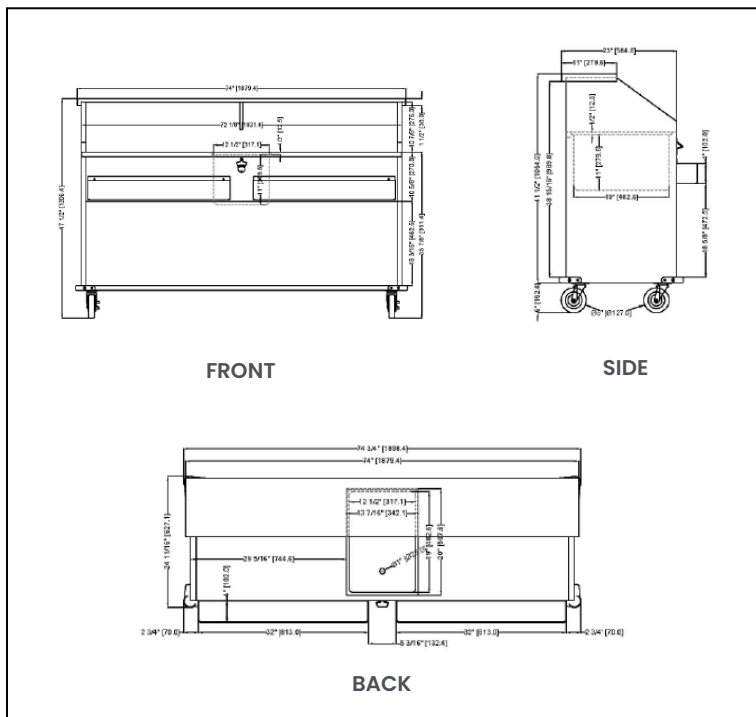

Versatility and convenience: Our station incorporates an ice bin with a drain and shut-off valve, and a cutting board to cover the ice bin, making it both practical and versatile.

Key Features

- ✓ Black finish flat top
- ✓ 19" x 12.5" x 11" drop-in ice bin with drain and shut-off valve
- ✓ Cutting board to cover ice bin
- ✓ Corner perimeter bumpers
- ✓ Can opener
- ✓ (x4) 5" swivel caster (2 with brakes)

TECHNICAL SPECIFICATION

Item	48066	48067	48068	48069
Size	61"	61"	74"	74"
Material	Stainless Steel	Stainless Steel	Stainless Steel	Stainless Steel
Speed Rails Capacity	16 bottles	16 bottles	18 bottles	18 bottles
Hinge Doors & Locks	No	Yes	No	Yes
Ice Bin Dimension	19" x 12.5" x 11"	19" x 12.5" x 11"	19" x 12.5" x 11"	19" x 12.5" x 11"
Casters	4 casters (2 with brakes)			
Net Dimensions (WDH)	61" x 23" x 47" (1549 x 584 x 1194 mm)	61" x 23" x 47" (1549 x 584 x 1194 mm)	74" x 23" x 47" (1880 x 584 x 1194 mm)	74" x 23" x 47" (1880 x 584 x 1194 mm)
Gross Dimensions (WDH)	65" x 27" x 47.2" (1650 x 685 x 1200 mm)	65.7" x 27.8" x 47.2" (1670 x 705 x 1200 mm)	76.2" x 27" x 47.2" (1935 x 685 x 1200 mm)	77" x 27.8" x 47.2" (1955 x 705 x 1200 mm)
Net Weight	229 lbs (104 kg)	267 lbs (121 kg)	251 lbs (114 kg)	295.4 lbs (134 kg)
Gross Weight	280 lbs (127 kg)	320 lbs (145 kg)	313 lbs (142 kg)	357 lbs (162 kg)

TECHNICAL DRAWINGS

48066

48067

48068

48069