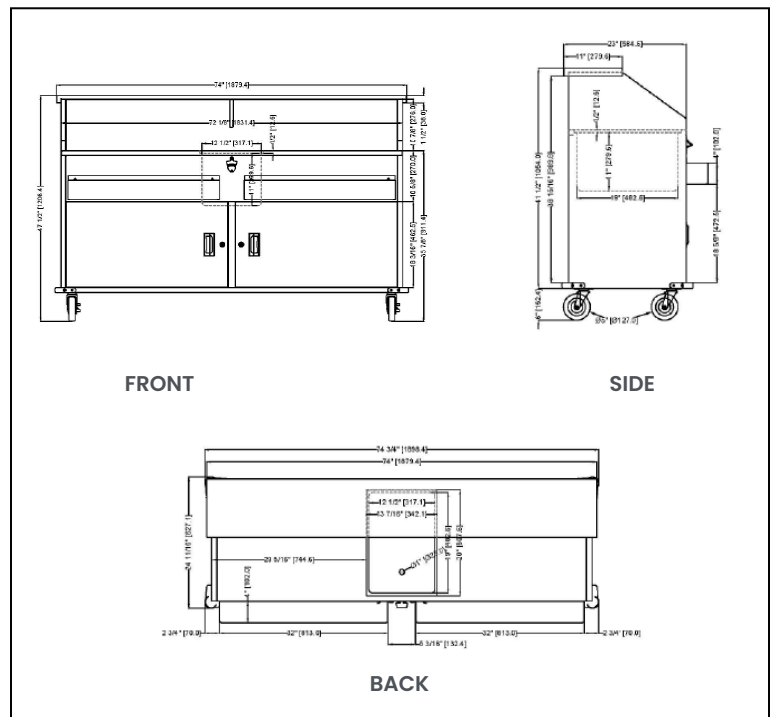

Versatility and convenience: Our station incorporates an ice bin with a drain and shut-off valve, and a cutting board to cover the ice bin, making it both practical and versatile.

Key Features

- ✓ Black finish flat top
- ✓ 19" x 12.5" x 11" drop-in ice bin with drain and shut-off valve
- ✓ Cutting board to cover ice bin
- ✓ Corner perimeter bumpers
- ✓ Can opener
- ✓ (x4) 5" swivel caster (2 with brakes)

TECHNICAL SPECIFICATION

Item	48066	48067	48068	48069
Size	61"	61"	74"	74"
Material	Stainless Steel	Stainless Steel	Stainless Steel	Stainless Steel
Speed Rails Capacity	16 bottles	16 bottles	18 bottles	18 bottles
Hinge Doors & Locks	No	Yes	No	Yes
Ice Bin Dimension	19" x 12.5" x 11"	19" x 12.5" x 11"	19" x 12.5" x 11"	19" x 12.5" x 11"
Casters	4 casters (2 with brakes)			
Net Dimensions (WDH)	61" x 23" x 47" (1549 x 584 x 1194 mm)	61" x 23" x 47" (1549 x 584 x 1194 mm)	74" x 23" x 47" (1880 x 584 x 1194 mm)	74" x 23" x 47" (1880 x 584 x 1194 mm)
Gross Dimensions (WDH)	65" x 27" x 47.2" (1650 x 685 x 1200 mm)	65.7" x 27.8" x 47.2" (1670 x 705 x 1200 mm)	76.2" x 27" x 47.2" (1935 x 685 x 1200 mm)	77" x 27.8" x 47.2" (1955 x 705 x 1200 mm)
Net Weight	229 lbs (104 kg)	267 lbs (121 kg)	251 lbs (114 kg)	295.4 lbs (134 kg)
Gross Weight	280 lbs (127 kg)	320 lbs (145 kg)	313 lbs (142 kg)	357 lbs (162 kg)

TECHNICAL DRAWINGS

48066

48067

48068

48069