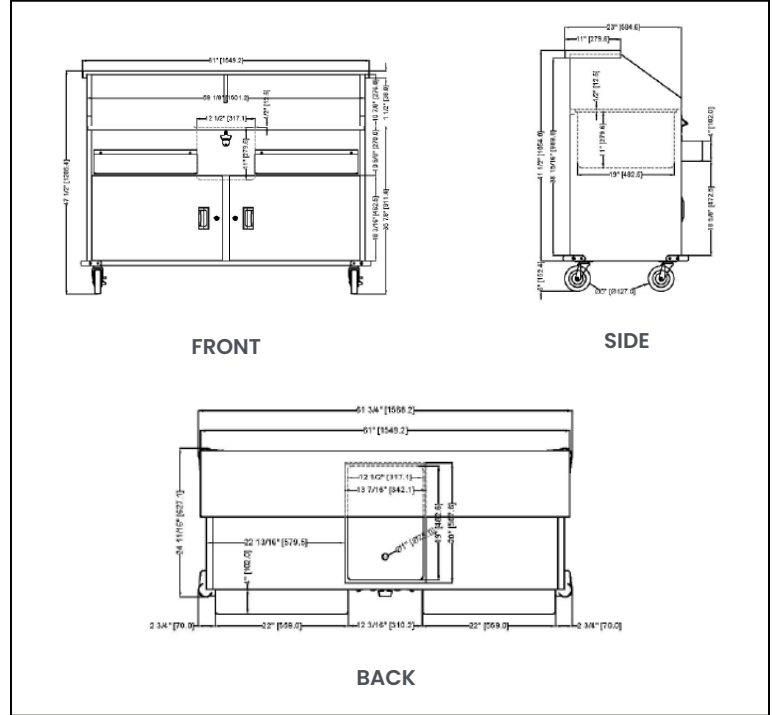

Versatility and convenience: Our station incorporates an ice bin with a drain and shut-off valve, and a cutting board to cover the ice bin, making it both practical and versatile.

Key Features

- ✓ Black finish flat top
- ✓ 19" x 12.5" x 11" drop-in ice bin with drain and shut-off valve
- ✓ Cutting board to cover ice bin
- ✓ Corner perimeter bumpers
- ✓ Can opener
- ✓ (x4) 5" swivel caster (2 with brakes)

TECHNICAL SPECIFICATION

Item	48066	48067	48068	48069
Size	61"	61"	74"	74"
Material	Stainless Steel	Stainless Steel	Stainless Steel	Stainless Steel
Speed Rails Capacity	16 bottles	16 bottles	18 bottles	18 bottles
Hinge Doors & Locks	No	Yes	No	Yes
Ice Bin Dimension	19" x 12.5" x 11"	19" x 12.5" x 11"	19" x 12.5" x 11"	19" x 12.5" x 11"
Casters	4 casters (2 with brakes)			
Net Dimensions (WDH)	61" x 23" x 47" (1549 x 584 x 1194 mm)	61" x 23" x 47" (1549 x 584 x 1194 mm)	74" x 23" x 47" (1880 x 584 x 1194 mm)	74" x 23" x 47" (1880 x 584 x 1194 mm)
Gross Dimensions (WDH)	65" x 27" x 47.2" (1650 x 685 x 1200 mm)	65.7" x 27.8" x 47.2" (1670 x 705 x 1200 mm)	76.2" x 27" x 47.2" (1935 x 685 x 1200 mm)	77" x 27.8" x 47.2" (1955 x 705 x 1200 mm)
Net Weight	229 lbs (104 kg)	267 lbs (121 kg)	251 lbs (114 kg)	295.4 lbs (134 kg)
Gross Weight	280 lbs (127 kg)	320 lbs (145 kg)	313 lbs (142 kg)	357 lbs (162 kg)

TECHNICAL DRAWINGS

48066

48067

48068

48069