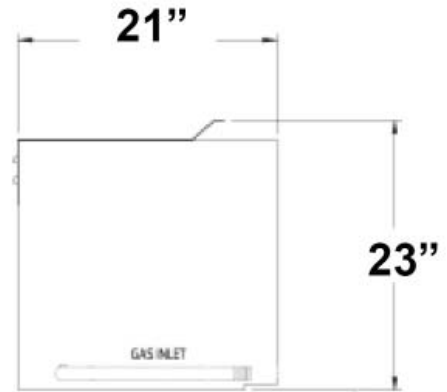

Broiling Chamber

- ◆ 3 infrared burners totaling 36,000 BTU's
- ◆ Chamber measures 17"D x 26.5"w x 10"H
- ◆ Broiler grid is spring assisted that raises and lowers with multi-locking positions.
- ◆ Full width stainless steel crumb tray for easy cleaning

BLACK◆DIAMOND

Heavy Duty Infrared Gas Salamander

Plan View

Specifications

Model Number	Description	Total BTU	Burners/ Controls	Gross Weight	Net Weight
BDSAL-36/NG	Heavy Duty Gas Salamander NG	36,000	3/3	190 lbs	175 lbs
BDSAL-36/LPG	Heavy Duty Gas Salamander LPG	36,000	3/3	190 lbs	175 lbs

Model Number	Overall Dimensions	Broiling Chamber Dimensions	Broiler Grid
BDSAL-36/NG	21"D x 35"W x 23"H	17"D x 26.5"W x 10"H	17"D x 26.5"w x 1"H
BDSAL-36/LPG	21"D x 35"W x 23"H	17"D x 26.5"W x 10"H	17"D x 26.5"w x 1"H