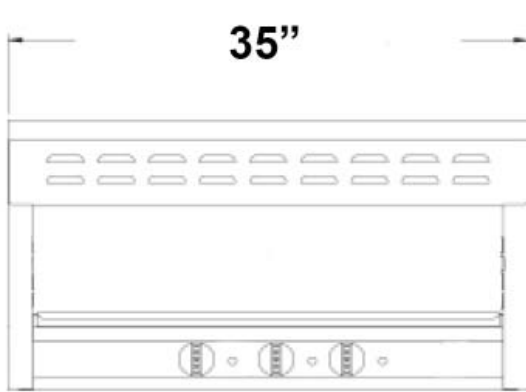

Broiling Chamber

- ◆ 3 infrared burners totaling 36,000 BTU's
- ◆ Chamber measures 17"D x 26.5"w x 10"H
- ◆ Broiler grid is spring assisted that raises and lowers with multi-locking positions.
- ◆ Full width stainless steel crumb tray for easy cleaning

BLACK◆DIAMOND

Heavy Duty Infrared Gas Salamander

Plan View

Specifications

Model Number	Description	Total BTU	Burners/ Controls	Gross Weight	Net Weight
BDSAL-36/NG	Heavy Duty Gas Salamander NG	36,000	3/3	190 lbs	175 lbs
BDSAL-36/LPG	Heavy Duty Gas Salamander LPG	36,000	3/3	190 lbs	175 lbs

Model Number	Overall Dimensions	Broiling Chamber Dimensions	Broiler Grid
BDSAL-36/NG	21"D x 35"W x 23"H	17"D x 26.5"W x 10"H	17"D x 26.5"w x 1"H
BDSAL-36/LPG	21"D x 35"W x 23"H	17"D x 26.5"W x 10"H	17"D x 26.5"w x 1"H