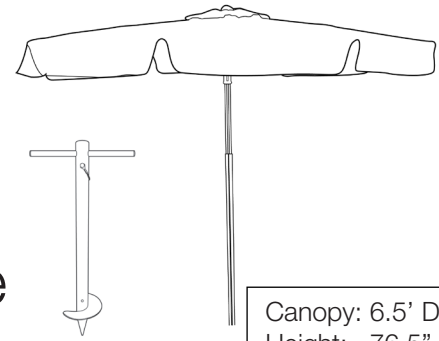

View Product

Canopy: 6.5' Diameter
 Height: 76.5"
 Unit Weight: 14 lbs

6.5' Beachmaster

Fiberglass Umbrella with 1 1/2" Pole

Optional Sand Anchor (sold separately)

Product Specifications

| Product Description | Reference Number | Color | UPC Code | Pack Weight Each (lbs.) | Master Pack | Master Pack Volume (cu. ft) |
|---|------------------|-------------|----------|-------------------------|-------------|-----------------------------|
| 6.5' Beachmaster Fiberglass Umbrella with 1 1/2" Pole | 98126631 | Sand | 930046 | 16.31 | 1 | 3.74 |
| | | | | | | |
| | | | | | | |
| | | | | | | |
| | | | | | | |
| Sand Anchor for Beachmaster Umbrella | US606331 | Silver Gray | 928081 | 3.23 | 1 | 0.62 |
| | | | | | | |
| | | | | | | |

Features & Benefits Warranty: 2 Year Limited Fade Warranty on Fabric • 2 Year Replacement

- Built to better sustain the unpredictable abuses of the wind
- Heavy duty aluminum pole for extra strength
- Replaceable fiberglass ribs to bend but not break
- Extra large vent to release the pressure
- Colorfast, easy to maintain Recacril® Marine Grade solution-dyed acrylic fabric in standard and custom canopy colors to meet any landscaping scheme. Recacril® is a registered trademark of S. A. Recasens.
- Bases and umbrellas sold separately
- Optional beach and bar height bottom poles available.