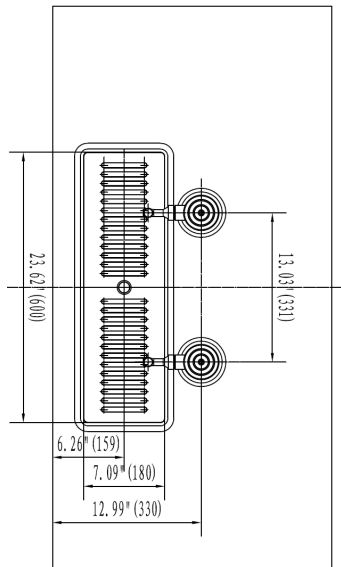

Model:

VPBD2-2

49" Direct Draw Beer Dispenser

2 Towers - 1 Tap Each Tower

Technical Data

Dimensional Data

Exterior Dimensions	49.1"W x 24.4"D x 36.2"H
Keg Capacity	Variety, will hold 2 Half Barrels
Storage Capacity Cu. ft.	10.45
Crated Weight	267 lbs.
Shipping Dimensions	50.6"W x 26.7"D x 44.5"H

Refrigeration Data

Temperature Range	33°F - 41°F
Refrigerant	R290
Refrigerating System	Capillary Tube
Temperature Controller	Digital
Horsepower	2/5
Evaporator/Condenser	Aluminum + Copper
Condensing Unit	Side Mount

Construction Data

Exterior Material	Black Powder Coat Steel
Interior Floor Material	304 Stainless Steel
Interior Wall Material	304 Stainless Steel
Insulation	CFC Free Polyurethane
Doors	2 Hinged
Cooled Insulated Columns	2
Faucets	2 (One/Tower)

Electrical Data

Interior Lighting	Efficient LED
Amps	3
Voltage/Frequency/Phase	115V/60Hz/1
Plug Type	NEMA 5-15P
Electrical Cord Length	8.2 ft.

Intertek

Intertek

Due to periodic changes in designs, procedures and regulations the specifications in these sheets are subject to change without notice. Ver. 2012

Valpro Commercial Refrigeration
203 Kelsey Ln., Building G
Tampa, FL 33619

Tel: 813-502-0300
1-888-VALPRO-8
www.valprorefrigeration.com