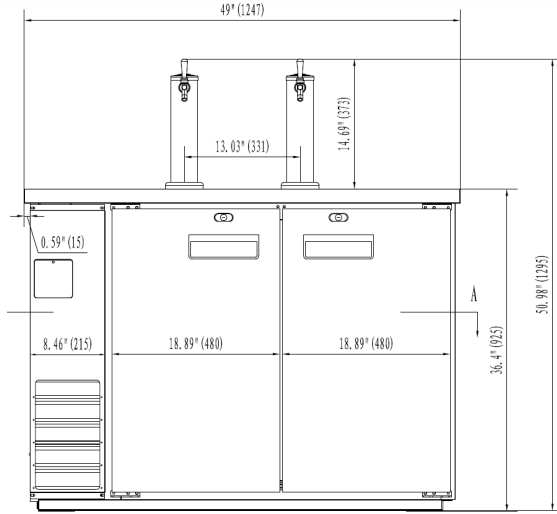

Model:

VPBD2-2

49" Direct Draw Beer Dispenser

2 Towers - 1 Tap Each Tower

Technical Data

Dimensional Data

Exterior Dimensions	49.1"W x 24.4"D x 36.2"H
Keg Capacity	Variety, will hold 2 Half Barrels
Storage Capacity Cu. ft.	10.45
Crated Weight	267 lbs.
Shipping Dimensions	50.6"W x 26.7"D x 44.5"H

Refrigeration Data

Temperature Range	33°F - 41°F
Refrigerant	R290
Refrigerating System	Capillary Tube
Temperature Controller	Digital
Horsepower	2/5
Evaporator/Condenser	Aluminum + Copper
Condensing Unit	Side Mount

Construction Data

Exterior Material	Black Powder Coat Steel
Interior Floor Material	304 Stainless Steel
Interior Wall Material	304 Stainless Steel
Insulation	CFC Free Polyurethane
Doors	2 Hinged
Cooled Insulated Columns	2
Faucets	2 (One/Tower)

Electrical Data

Interior Lighting	Efficient LED
Amps	3
Voltage/Frequency/Phase	115V/60Hz/1
Plug Type	NEMA 5-15P
Electrical Cord Length	8.2 ft.

Intertek

Intertek

Due to periodic changes in designs, procedures and regulations the specifications in these sheets are subject to change without notice. Ver. 2012

Valpro Commercial Refrigeration
203 Kelsey Ln., Building G
Tampa, FL 33619

Tel: 813-502-0300
1-888-VALPRO-8
www.valprorefrigeration.com