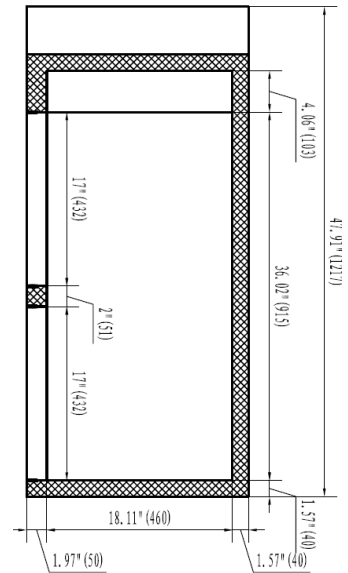

Model:

VPBD2-2

49" Direct Draw Beer Dispenser

2 Towers - 1 Tap Each Tower

Technical Data

Dimensional Data

Exterior Dimensions	49.1"W x 24.4"D x 36.2"H
Keg Capacity	Variety, will hold 2 Half Barrels
Storage Capacity Cu. ft.	10.45
Crated Weight	267 lbs.
Shipping Dimensions	50.6"W x 26.7"D x 44.5"H

Refrigeration Data

Temperature Range	33°F - 41°F
Refrigerant	R290
Refrigerating System	Capillary Tube
Temperature Controller	Digital
Horsepower	2/5
Evaporator/Condenser	Aluminum + Copper
Condensing Unit	Side Mount

Construction Data

Exterior Material	Black Powder Coat Steel
Interior Floor Material	304 Stainless Steel
Interior Wall Material	304 Stainless Steel
Insulation	CFC Free Polyurethane
Doors	2 Hinged
Cooled Insulated Columns	2
Faucets	2 (One/Tower)

Electrical Data

Interior Lighting	Efficient LED
Amps	3
Voltage/Frequency/Phase	115V/60Hz/1
Plug Type	NEMA 5-15P
Electrical Cord Length	8.2 ft.

Intertek

Intertek

Due to periodic changes in designs, procedures and regulations the specifications in these sheets are subject to change without notice. Ver. 2012

Valpro Commercial Refrigeration
203 Kelsey Ln., Building G
Tampa, FL 33619

Tel: 813-502-0300
1-888-VALPRO-8
www.valprorefrigeration.com