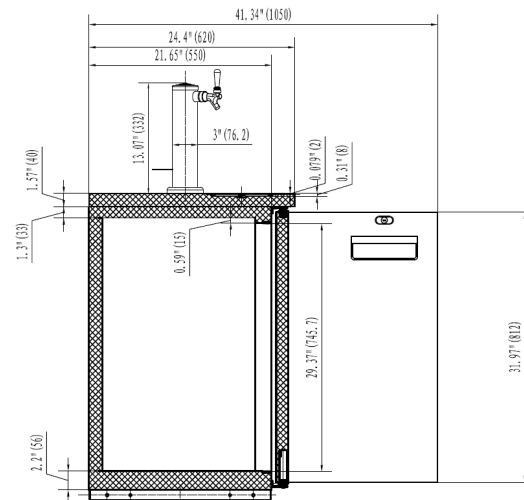

Model:

VPBD2-2

49" Direct Draw Beer Dispenser

2 Towers - 1 Tap Each Tower

Technical Data

Dimensional Data

Exterior Dimensions	49.1"W x 24.4"D x 36.2"H
Keg Capacity	Variety, will hold 2 Half Barrels
Storage Capacity Cu. ft.	10.45
Crated Weight	267 lbs.
Shipping Dimensions	50.6"W x 26.7"D x 44.5"H

Refrigeration Data

Temperature Range	33°F - 41°F
Refrigerant	R290
Refrigerating System	Capillary Tube
Temperature Controller	Digital
Horsepower	2/5
Evaporator/Condenser	Aluminum + Copper
Condensing Unit	Side Mount

Construction Data

Exterior Material	Black Powder Coat Steel
Interior Floor Material	304 Stainless Steel
Interior Wall Material	304 Stainless Steel
Insulation	CFC Free Polyurethane
Doors	2 Hinged
Cooled Insulated Columns	2
Faucets	2 (One/Tower)

Electrical Data

Interior Lighting	Efficient LED
Amps	3
Voltage/Frequency/Phase	115V/60Hz/1
Plug Type	NEMA 5-15P
Electrical Cord Length	8.2 ft.

Intertek

Intertek

Due to periodic changes in designs, procedures and regulations the specifications in these sheets are subject to change without notice. Ver. 2012

Valpro Commercial Refrigeration
203 Kelsey Ln., Building G
Tampa, FL 33619

Tel: 813-502-0300
1-888-VALPRO-8
www.valprorefrigeration.com