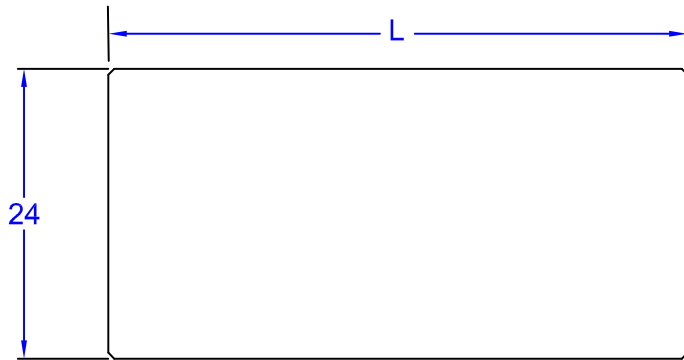

"RN-LR" ROUGE ET NOIR COLLECTION *Le Rustica - 4" Thick End Grain Top*

FEATURES:

- American Cherry
- 4" Thick End Grain Construction
- Black Painted Base
- One, Two, Or No Cherry Slatted Shelves
- Varnique Finish
- 30" Standard w/1 Dovetail Drawer, 48" Standard w/2 Dovetail Drawers

CERTIFICATIONS:

RN-LR05-SSL

"RN-LR" LE RUSTICA

| MODEL | DESCRIPTION | TOP SIZE (L X W X H) | OVERALL HEIGHT | WT. (LBS) |
|-------------|-----------------------|----------------------|----------------|-----------|
| RN-LR04 | No Shelf, 1 Drawer | 30"x24"x4" | 34-1/2" | 132 |
| RN-LR05 | No Shelf, 2 Drawers | 48"x24"x4" | 34-1/2" | 212 |
| RN-LR04-SSL | With Shelf, 1 Drawer | 30"x24"x4" | 34-1/2" | 190 |
| RN-LR05-SSL | With Shelf, 2 Drawers | 48"x24"x4" | 34-1/2" | 237 |

ALL DIMENSIONS ARE TYPICAL. TOLERANCE +/- .125". JOHN BOOS & CO. RESERVES THE RIGHT TO CHANGE SPECIFICATIONS WITHOUT NOTICE.

DETAILED SPECIFICATIONS

"RN-LR" LE RUSTICA

| MODEL | DESCRIPTION | TOP SIZE (L X W X H) | OVERALL HEIGHT | WT. (LBS) |
|-------------|-----------------------|----------------------|----------------|-----------|
| RN-LR04 | No Shelf, 1 Drawer | 30"x24"x4" | 34-1/2" | 132 |
| RN-LR05 | No Shelf, 2 Drawers | 48"x24"x4" | 34-1/2" | 212 |
| RN-LR04-SSL | With Shelf, 1 Drawer | 30"x24"x4" | 34-1/2" | 190 |
| RN-LR05-SSL | With Shelf, 2 Drawers | 48"x24"x4" | 34-1/2" | 237 |