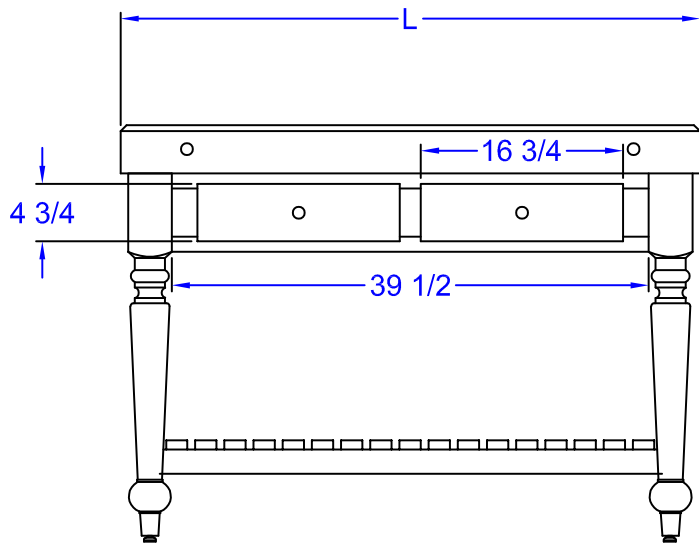

"RN-LR" ROUGE ET NOIR COLLECTION *Le Rustica - 4" Thick End Grain Top*

FEATURES:

- American Cherry
- 4" Thick End Grain Construction
- Black Painted Base
- One, Two, Or No Cherry Slatted Shelves
- Varnique Finish
- 30" Standard w/1 Dovetail Drawer, 48" Standard w/2 Dovetail Drawers

CERTIFICATIONS:

RN-LR05-SSL

"RN-LR" LE RUSTICA

| MODEL | DESCRIPTION | TOP SIZE (L X W X H) | OVERALL HEIGHT | WT. (LBS) |
|-------------|-----------------------|----------------------|----------------|-----------|
| RN-LR04 | No Shelf, 1 Drawer | 30"x24"x4" | 34-1/2" | 132 |
| RN-LR05 | No Shelf, 2 Drawers | 48"x24"x4" | 34-1/2" | 212 |
| RN-LR04-SSL | With Shelf, 1 Drawer | 30"x24"x4" | 34-1/2" | 190 |
| RN-LR05-SSL | With Shelf, 2 Drawers | 48"x24"x4" | 34-1/2" | 237 |

ALL DIMENSIONS ARE TYPICAL. TOLERANCE +/- .125". JOHN BOOS & CO. RESERVES THE RIGHT TO CHANGE SPECIFICATIONS WITHOUT NOTICE.

DETAILED SPECIFICATIONS

"RN-LR" LE RUSTICA

| MODEL | DESCRIPTION | TOP SIZE (L X W X H) | OVERALL HEIGHT | WT. (LBS) |
|-------------|-----------------------|----------------------|----------------|-----------|
| RN-LR04 | No Shelf, 1 Drawer | 30"x24"x4" | 34-1/2" | 132 |
| RN-LR05 | No Shelf, 2 Drawers | 48"x24"x4" | 34-1/2" | 212 |
| RN-LR04-SSL | With Shelf, 1 Drawer | 30"x24"x4" | 34-1/2" | 190 |
| RN-LR05-SSL | With Shelf, 2 Drawers | 48"x24"x4" | 34-1/2" | 237 |

ALL DIMENSIONS ARE TYPICAL. TOLERANCE +/- .125". JOHN BOOS & CO. RESERVES THE RIGHT TO CHANGE SPECIFICATIONS WITHOUT NOTICE.