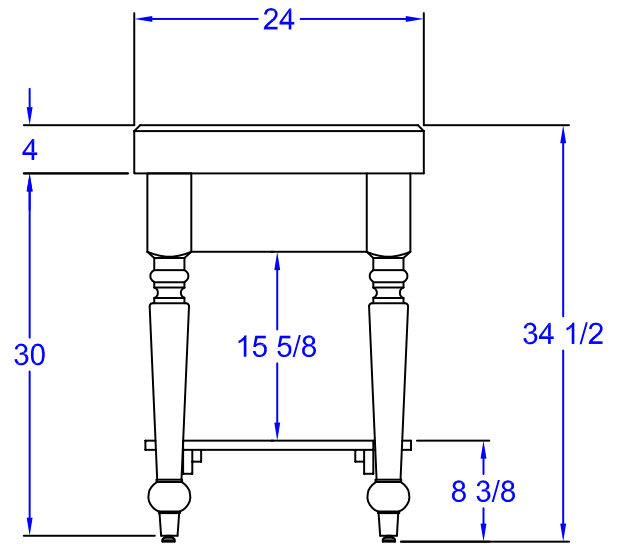

"RN-LR" ROUGE ET NOIR COLLECTION *Le Rustica - 4" Thick End Grain Top*

FEATURES:

- American Cherry
- 4" Thick End Grain Construction
- Black Painted Base
- One, Two, Or No Cherry Slatted Shelves
- Varnique Finish
- 30" Standard w/1 Dovetail Drawer, 48" Standard w/2 Dovetail Drawers

CERTIFICATIONS:

RN-LR05-SSL

"RN-LR" LE RUSTICA

| MODEL | DESCRIPTION | TOP SIZE (L X W X H) | OVERALL HEIGHT | WT. (LBS) |
|-------------|-----------------------|----------------------|----------------|-----------|
| RN-LR04 | No Shelf, 1 Drawer | 30"x24"x4" | 34-1/2" | 132 |
| RN-LR05 | No Shelf, 2 Drawers | 48"x24"x4" | 34-1/2" | 212 |
| RN-LR04-SSL | With Shelf, 1 Drawer | 30"x24"x4" | 34-1/2" | 190 |
| RN-LR05-SSL | With Shelf, 2 Drawers | 48"x24"x4" | 34-1/2" | 237 |

ALL DIMENSIONS ARE TYPICAL. TOLERANCE +/- .125". JOHN BOOS & CO. RESERVES THE RIGHT TO CHANGE SPECIFICATIONS WITHOUT NOTICE.

DETAILED SPECIFICATIONS

"RN-LR" LE RUSTICA

| MODEL | DESCRIPTION | TOP SIZE (L X W X H) | OVERALL HEIGHT | WT. (LBS) |
|-------------|-----------------------|----------------------|----------------|-----------|
| RN-LR04 | No Shelf, 1 Drawer | 30"x24"x4" | 34-1/2" | 132 |
| RN-LR05 | No Shelf, 2 Drawers | 48"x24"x4" | 34-1/2" | 212 |
| RN-LR04-SSL | With Shelf, 1 Drawer | 30"x24"x4" | 34-1/2" | 190 |
| RN-LR05-SSL | With Shelf, 2 Drawers | 48"x24"x4" | 34-1/2" | 237 |

ALL DIMENSIONS ARE TYPICAL. TOLERANCE +/- .125". JOHN BOOS & CO. RESERVES THE RIGHT TO CHANGE SPECIFICATIONS WITHOUT NOTICE.