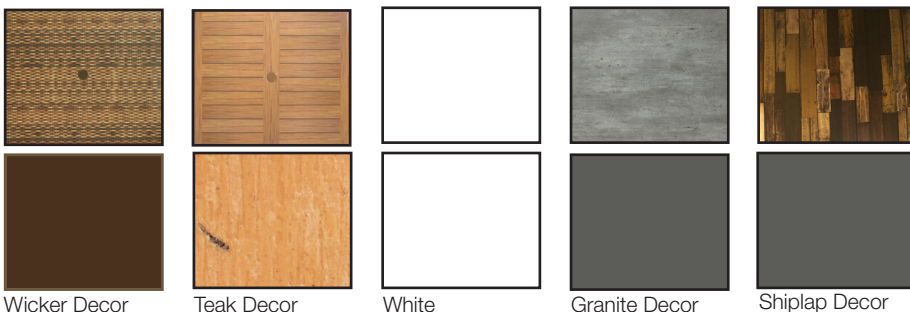

# Atlanta 32" & 36" Square Pedestal Tables

Height: 28.4"  
Width: 32" or 36"  
Length: 32" or 36"

## Product Specifications

Product Description	Reference Number	Color	UPC Code 014306	Weight Each (lbs.)	Master Pack	Master Pack Volume (cu. ft)
Atlanta 32" Square Pedestal Tables	UT370018	Wicker Decor	936826	37.50	1	5.26
	UT370008	Teak Decor	936819	37.50	1	5.26
	UT370004	White	936802	37.50	1	5.26
	UT370038	Granite Decor	936789	37.50	1	5.26
	UT370720	Shiplap Decor	936796	37.50	1	5.26
Atlanta 36" Square Pedestal Tables	UT375018	Wicker Decor	936871	46.30	1	6.74
	UT375008	Teak Decor	936864	46.30	1	6.74
	UT375004	White	936857	46.30	1	6.74
	UT375720	Shiplap	936840	46.30	1	6.74

The Atlanta 32" & 36" Square Pedestal Tables are perfect for fine outdoor dining. Their hard, smooth molded melamine seamless surfaces are available in a variety of rich decors and promise no gaps, cracks or graying with age. Built to hold up under the harshest weather conditions, the Atlanta tables are UV resistant and impervious to salt air and chlorine.