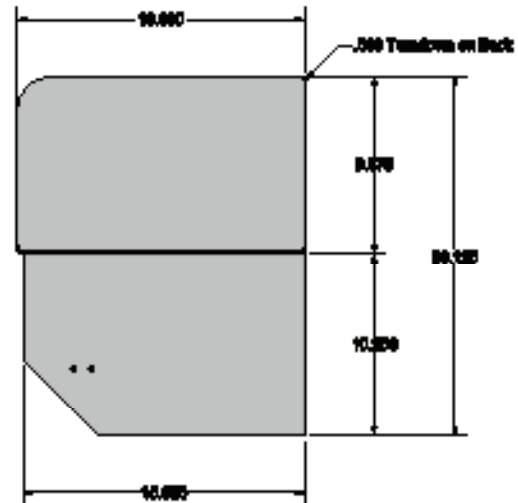

9" x 9" Deck Mount Space Saver Hand Sinks w/ Side Splash & Knee Valve

Stainless Steel Hand Sinks

Use your smart phone to scan the above QR code to visit our website:
www.bk-resources.com

Certifications:

Features:

- Deck Mounting Hardware Included
- Drain Included
- Knee Valve Bracket and Knee Valve & Faucet
- Accommodates 4" O.C. Faucets
- Marine Edge

Options:

- Upgraded Faucets
- Other Plumbing Accessories - Call For Details

Material:

- 20 Gauge T-304 Stainless Steel

Part Number	Unit Size (l x w)	Bowl Dim. (l x w x d)	Faucet / Spout Mounting	Side Splash	Included Faucet	Drain Size	Product Weight (lbs)
BKHS-D-SS-1-SS-BKK	12" x 16"	9" x 9" x 5"	Single Hole	Dual	-	1 7/8"	17
BKHS-D-SS-1-SS-BKK-PG	12" x 16"	9" x 9" x 5"	Single Hole	Dual	BKKV-DGS-G	1 7/8"	20

PRODUCT DATA SHEET

BK RESOURCES

9" x 9" Deck Mount Space Saver Hand Sinks w/ Side Splash & Knee Valve

Stainless Steel Hand Sinks

PARTS LIST			
Item	Item #	Qty	Description
1	BKHS-D-SS-1-SS-BKK	1	
2	BKDR-2	1	Included Drain
3	KNEE VALVE BRACKET	1	
4	BOLT	4	1/4-20 x 3/8" Hex Cap Screw
5	NUT	4	1/4-20 Nylon Lock Nut
6	WALL MOUNT BRACKET	1	
7	SCREW	3	#10-12 x 2" Phillips Drive Sheet Metal Screw