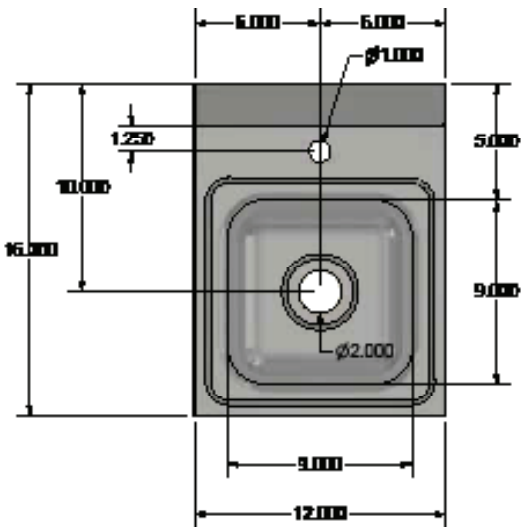

9" x 9" Deck Mount Space Saver Hand Sinks w/ Side Splash & Knee Valve

Stainless Steel Hand Sinks

Use your smart phone to scan the above QR code to visit our website:
www.bk-resources.com

Certifications:

Features:

- Deck Mounting Hardware Included
- Drain Included
- Knee Valve Bracket and Knee Valve & Faucet
- Accommodates 4" O.C. Faucets
- Marine Edge

Options:

- Upgraded Faucets
- Other Plumbing Accessories - Call For Details

Material:

- 20 Gauge T-304 Stainless Steel

Part Number	Unit Size (l x w)	Bowl Dim. (l x w x d)	Faucet / Spout Mounting	Side Splash	Included Faucet	Drain Size	Product Weight (lbs)
BKHS-D-SS-1-SS-BKK	12" x 16"	9" x 9" x 5"	Single Hole	Dual	-	1 7/8"	17
BKHS-D-SS-1-SS-BKK-PG	12" x 16"	9" x 9" x 5"	Single Hole	Dual	BKKV-DGS-G	1 7/8"	20

PRODUCT DATA SHEET

BK RESOURCES

9" x 9" Deck Mount Space Saver Hand Sinks w/ Side Splash & Knee Valve

Stainless Steel Hand Sinks

PARTS LIST			
Item	Item #	Qty	Description
1	BKHS-D-SS-1-SS-BKK	1	
2	BKDR-2	1	Included Drain
3	KNEE VALVE BRACKET	1	
4	BOLT	4	1/4-20 x 3/8" Hex Cap Screw
5	NUT	4	1/4-20 Nylon Lock Nut
6	WALL MOUNT BRACKET	1	
7	SCREW	3	#10-12 x 2" Phillips Drive Sheet Metal Screw