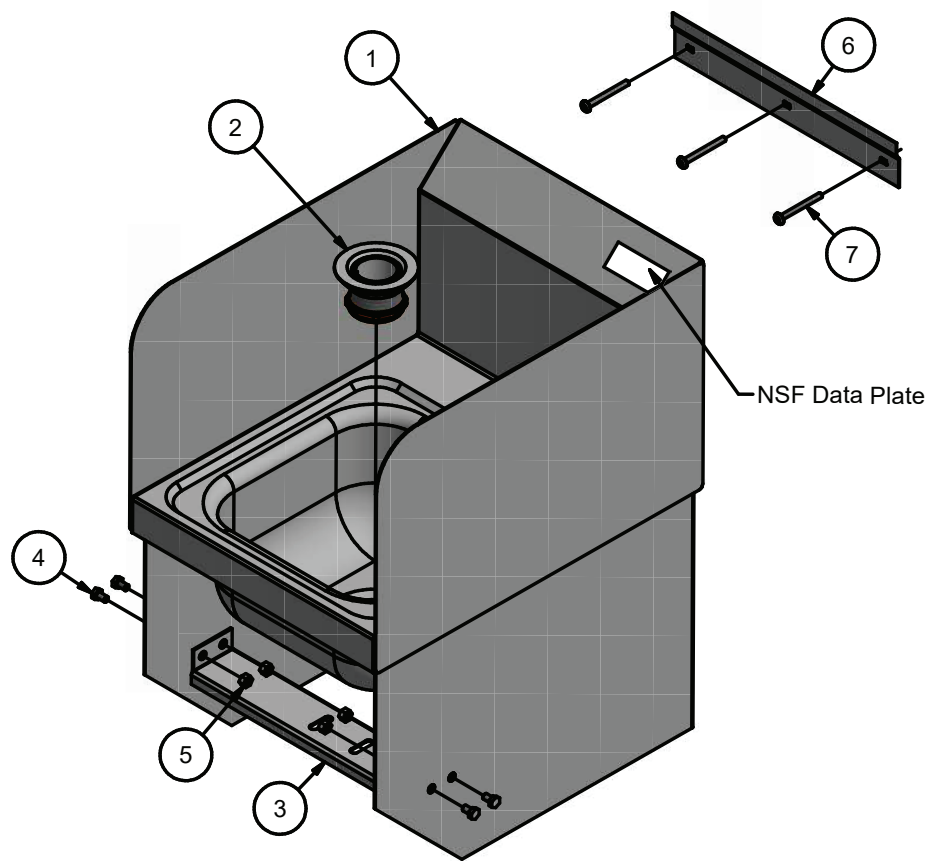

- Deck Mounting Hardware Included
- Drain Included
- Knee Valve Bracket and Knee Valve & Faucet
- Accommodates 4" O.C. Faucets
- Marine Edge

Options:

- Upgraded Faucets
- Other Plumbing Accessories - Call For Details

Material:

- 20 Gauge T-304 Stainless Steel

Part Number	Unit Size (l x w)	Bowl Dim. (l x w x d)	Faucet / Spout Mounting	Side Splash	Included Faucet	Drain Size	Product Weight (lbs)
BKHS-D-SS-1-SS-BKK	12" x 16"	9" x 9" x 5"	Single Hole	Dual	-	1 7/8"	17
BKHS-D-SS-1-SS-BKK-PG	12" x 16"	9" x 9" x 5"	Single Hole	Dual	BKKV-DGS-G	1 7/8"	20

PRODUCT DATA SHEET

BK RESOURCES

9" x 9" Deck Mount Space Saver Hand Sinks w/ Side Splash & Knee Valve

Stainless Steel Hand Sinks

PARTS LIST			
Item	Item #	Qty	Description
1	BKHS-D-SS-1-SS-BKK	1	
2	BKDR-2	1	Included Drain
3	KNEE VALVE BRACKET	1	
4	BOLT	4	1/4-20 x 3/8" Hex Cap Screw
5	NUT	4	1/4-20 Nylon Lock Nut
6	WALL MOUNT BRACKET	1	
7	SCREW	3	#10-12 x 2" Phillips Drive Sheet Metal Screw