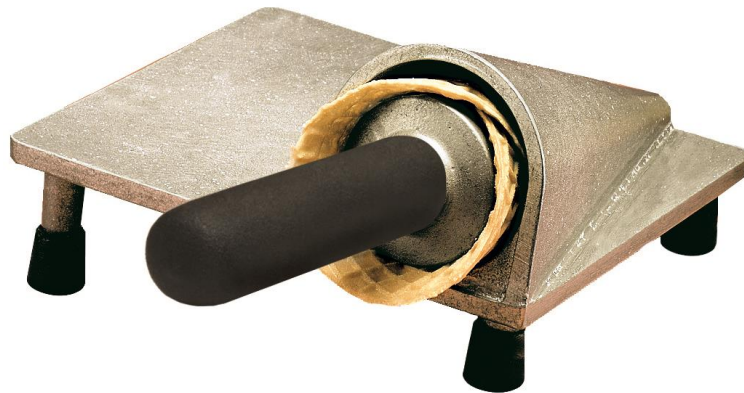

GOLD MEDAL® PRODUCTS CO.

E-Z Roller Waffle Cone Former

Model No. 5028

Specifications

Overall Dimensions:

Width: 8.25"

Depth: 12.25

Height: 5"

Depth Dimension includes Base with
Mandrel (Base only: 7")

Features:

- Approximate opening of Cone Roller 2 13/16"

Gold Medal Products Co.
10700 Medallion Drive, Cincinnati, OH 45241

Ph: (513) 769-7676, (800) 543-0862; Fax: (513) 769-8500
gmpopcorn.com info@gmpopcorn.com