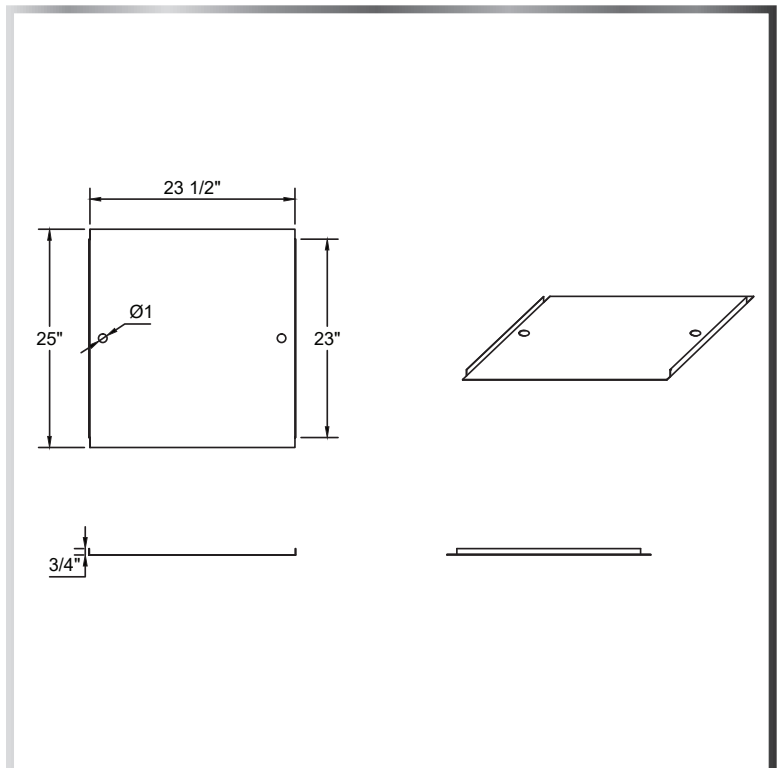

SINK COVERS

SINK ACCESSORIES - BOWL COVERS

MATERIALS

- 16 Gauge 304 Series Stainless Steel
- Perforated Cover (H) is 18 Gauge 304 Series Stainless Steel

FEATURES

- Available As Solid or Perforated (H) Covers

MODEL NUMBER	FOR SINK BOWL SIZE
SCR-1620	16" X 20"
SCR-1818	18" X 18"
SCR-1824	18" X 24"
SCR-2030	20" X 30"
SCR-2424	24" X 24"
SCR-1014H	10" X 14"