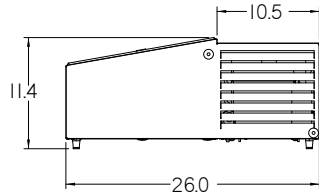

## RTR-8 FEATURES

- Holds 4 pans 1/6th size by 4" deep in the lower section and 4 pans size 1/6th size by 6" deep in the upper section
- Each pan has its own hinged, removable cover.
- All pans are completely removable for easy cleaning
- All stainless steel construction and 1/2" nonadjustable legs
- Cold well refrigeration system utilizes a 1/5 HP compressor

### EQUIPMENT DIMENSIONS

MODEL: RTR-4

MODEL: RTR-8

### MECHANICAL SPECIFICATIONS

Model #	Volts	Watts	Hz	Phase	Amps	Overall Dimensions	Ship Weight (lbs. / Kilos)
						Width x Height* x Depth (inches / mm)	
RTR-4	120	360	60	1	3	17" x 11.4" x 26.0" (432 x 289 x 659)	78 lbs. (35.4 kg)
RTR-8	120	480	60	1	4	28.7" x 9.5" x 27.0" (699 x 241 x 659)	108 lbs. (49 kg)