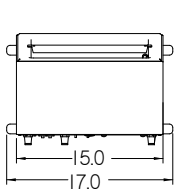

EQUIPMENT DIMENSIONS