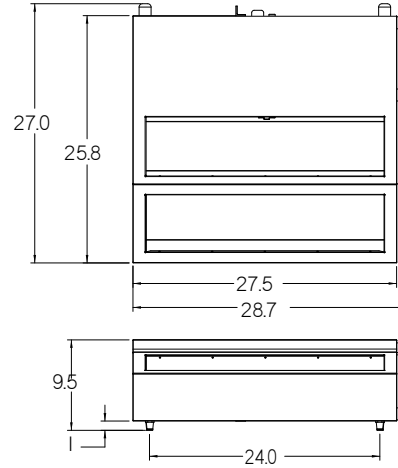

## RTR-8 FEATURES

- Holds 4 pans 1/6th size by 4" deep in the lower section and 4 pans size 1/6th size by 6" deep in the upper section
- Each pan has its own hinged, removable cover.
- All pans are completely removable for easy cleaning
- All stainless steel construction and 1/2" nonadjustable legs
- Cold well refrigeration system utilizes a 1/5 HP compressor

### EQUIPMENT DIMENSIONS

MODEL: RTR-4

MODEL: RTR-8

### MECHANICAL SPECIFICATIONS

Model #	Volts	Watts	Hz	Phase	Amps	Overall Dimensions	Ship Weight (lbs. / Kilos)
						Width x Height* x Depth (inches / mm)	
RTR-4	120	360	60	1	3	17" x 11.4" x 26.0" (432 x 289 x 659)	78 lbs. (35.4 kg)
RTR-8	120	480	60	1	4	28.7" x 9.5" x 27.0" (699 x 241 x 659)	108 lbs. (49 kg)