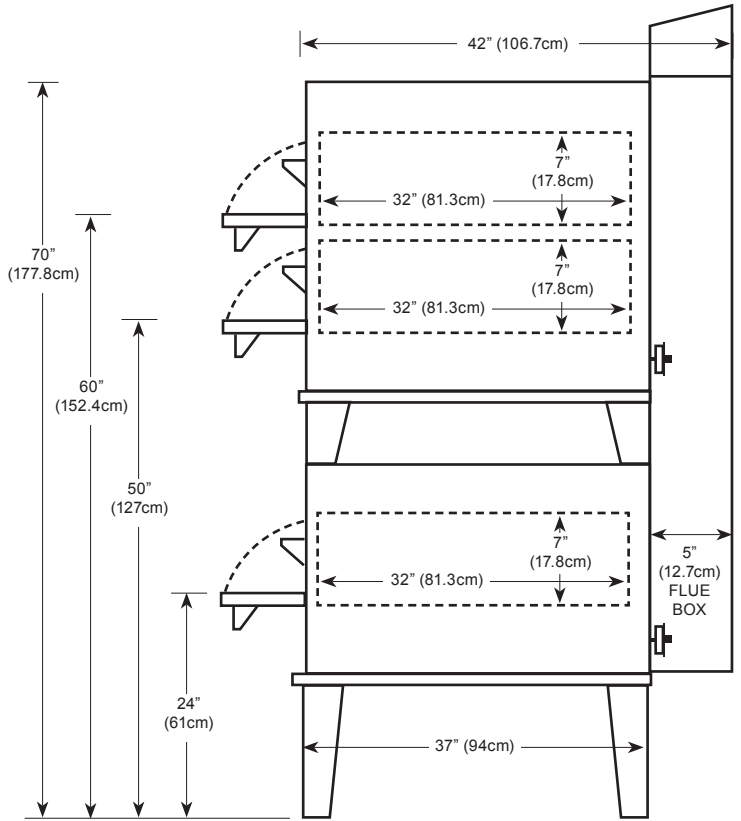

MAXIMIZER

Gas Bake & Roast Ovens

MODEL CW41/CW61B

Gas Bake/Roast Ovens can be combined with gas Pizza Ovens to meet your specific needs. Contact Peerless for details.

**FRONT VIEW
CW41/CW61B**

**SIDE VIEW
CW41/CW61B**

Floor space	50" (127cm) wide x 42" (106.7cm) deep* x 70" (177.8cm) high
Shelf size	42" (106.7cm) wide x 32" (81.3cm) deep x 7" (17.8cm) high
Shipping weight	1150 lbs (521.6kg)
Capacity CW41B	Two 18"x26" bun pans per section
Capacity CW61B	Four 18"x26" bun pans per section
Gas	Maximum 60,000 BTU input each (2)
Maximum opening required for installation: 31" * Handle adds 2.5"(6.4cm) to depth	