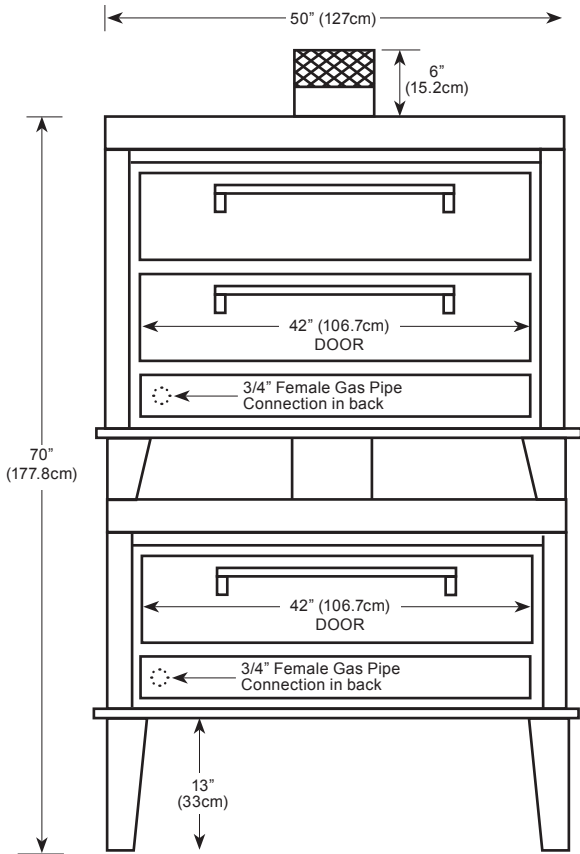

MAXIMIZER

Gas Bake & Roast Ovens

MODEL CW41/CW61B

Gas Bake/Roast Ovens can be combined with gas Pizza Ovens to meet your specific needs. Contact Peerless for details.

**FRONT VIEW
CW41/CW61B**

**SIDE VIEW
CW41/CW61B**

Floor space	50" (127cm) wide x 42" (106.7cm) deep* x 70" (177.8cm) high
Shelf size	42" (106.7cm) wide x 32" (81.3cm) deep x 7" (17.8cm) high
Shipping weight	1150 lbs (521.6kg)
Capacity CW41B	Two 18"x26" bun pans per section
Capacity CW61B	Four 18"x26" bun pans per section
Gas	Maximum 60,000 BTU input each (2)
Maximum opening required for installation: 31" * Handle adds 2.5"(6.4cm) to depth	