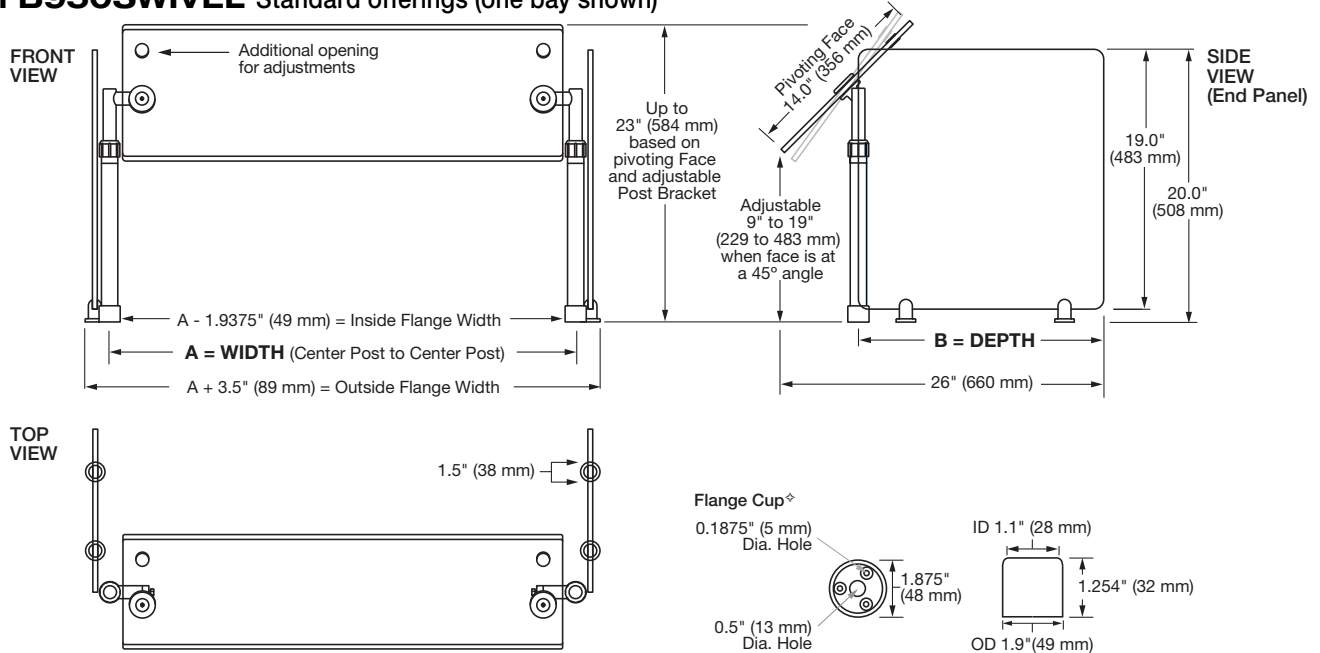

Flav-R-Shield™ Adjustable Self-Service Sneeze Guards - Model B950SWIVEL

Item Numbers: B950SWIVEL-36, -48, -60, -72, -84, -96, -108, -120, -132, -144

Model B950SWIVEL Standard offerings (one bay shown)

SPECIFICATIONS Flav-R-Shield™ Adjustable Self-Service Sneeze Guards - Model B950SWIVEL

Number of Bays	Item Number	A Width Center of Post to center of Post	B Depth Center of Post to edge of End Panel	Height	Side Panel Depth x Height	Approx. Weight ■
1	B950SWIVEL-36	36" (914 mm)	18" (457 mm)	Up to 23" (584 mm) based on pivoting Face and Adjustable Bracket	18" x 19" (457 x 483 mm)	66 lbs. (30 kg)
2	B950SWIVEL-48	48" (1219 mm)				86 lbs. (40 kg)
2	B950SWIVEL-60	60" (1524 mm)				92 lbs. (42 kg)
2	B950SWIVEL-72	72" (1829 mm)				98 lbs. (45 kg)
2	B950SWIVEL-84	84" (2134 mm)				106 lbs. (49 kg)
3	B950SWIVEL-96	96" (2438 mm)				134 lbs. (61 kg)
3	B950SWIVEL-108	108" (2743 mm)				134 lbs. (61 kg)
3	B950SWIVEL-120	120" (3048 mm)				143 lbs. (65 kg)
4	B950SWIVEL-132	132" (3353 mm)				163 lbs. (74 kg)
4	B950SWIVEL-144	144" (3658 mm)				167 lbs. (76 kg)

↗ To attach, use single .375 (10 mm) single lag bolt in center or three (#10 or #12) drywall screws- not included ■ Items may be shipped in multiple boxes.

PRODUCT SPECS Flav-R-Shield™ Adjustable Self-Service Sneeze Guards - Model B950SWIVEL

Flav-R-Shield Adjustable Self-Service Sneeze Guard - Model B950SWIVEL shall be manufactured by the Hatco Corporation, Milwaukee, WI 53234 U.S.A. The unit shall be ... inches (millimeters) in overall width, ... inches (millimeters) in overall depth and ... inches (millimeters) in overall height.

The Sneeze Guard shall be a fixed Self-Serve with patented 15° increment rotating Face Panel with clearances of 9"-19" (229-483 mm) when glass is at a 45° angle, Bracket Heads on Face swivel 90° up to 270°, Posts with adjustable Height up to 23" (583 mm) - based on pivoting Face and adjustable Post Bracket, 1" (25 mm)

SAE 304 brushed stainless steel Posts with 1.5" (38 mm) Base Tubes, 0.375" (10 mm) thick tempered glass construction with 0.75" (19 mm) radius corners and flat polished edges, stand alone End Panels are 0.25" Thick x 18" Deep x 19" High (6 x 457 x 483 mm) and Stainless steel finish Flange Cup Base 1.9" (48 mm) Dia. Unit shall mount to stainless steel, natural and engineered solid stone surfaces and laminate countertops.

Warranty consists of one (1) year parts only.

HATCO CORPORATION | P.O. Box 340500 Milwaukee, WI 53234-0500 U.S.A. | (414) 671-6350

www.hatcocorp.com | support@hatcocorp.com | [Find a Hatco Rep](#) | [Image Library](#) | [Document Library](#) | [Patents](#) | [Chat](#)