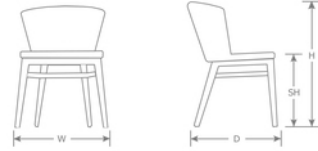

DETAILS

H	W	D	SH	Lbs
31.5"	24"	24.5"	18"	9.5

Outdoor/Indoor Side Chair

Frame: Aluminum w/ All Weather Wicker

Seat/Back: All-Weather Wicker

SHIPPING

FOB: PA 17042

Quick Ship Finishes: