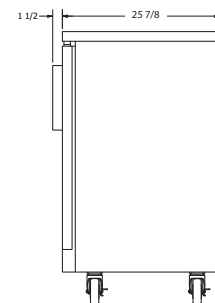

115/60/1
Nema-5-15P

Commercial Use Only - Not warranted for residential use

Specifications subject to change without notice

Part Number	Doors	Shelves	Amps	HP	Voltage	Nema Plug	Cord Length	Unit Size (in) (l x d x h)
Solid Door								
BB-3-72	3	6	3	1/4+	115/60/1	5-15P	8 Foot	72.75" x 25.875" x 42.25"
Glass Door								
BB-3G-72	3	6	3.96	1/4+	115/60/1	5-15P	8 Foot	72.75" x 25.875" x 42.25"