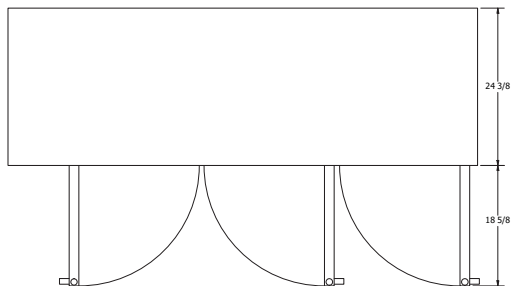

115/60/1
Nema-5-15P

Commercial Use Only - Not warranted for residential use

Specifications subject to change without notice

Part Number	Doors	Shelves	Amps	HP	Voltage	Nema Plug	Cord Length	Unit Size (in) (l x d x h)
Solid Door								
BB-3-72	3	6	3	1/4+	115/60/1	5-15P	8 Foot	72.75" x 25.875" x 42.25"
Glass Door								
BB-3G-72	3	6	3.96	1/4+	115/60/1	5-15P	8 Foot	72.75" x 25.875" x 42.25"