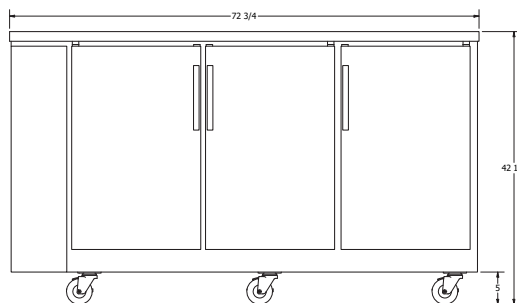

115/60/1
Nema-5-15P

Commercial Use Only - Not warranted for residential use

Specifications subject to change without notice

Part Number	Doors	Shelves	Amps	HP	Voltage	Nema Plug	Cord Length	Unit Size (in) (l x d x h)
Solid Door								
BB-3-72	3	6	3	1/4+	115/60/1	5-15P	8 Foot	72.75" x 25.875" x 42.25"
Glass Door								
BB-3G-72	3	6	3.96	1/4+	115/60/1	5-15P	8 Foot	72.75" x 25.875" x 42.25"