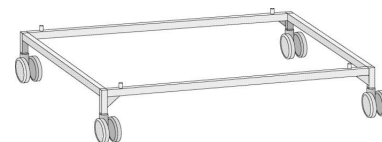

Specification/Data sheet

Stand UG 1 type 62 on 62 - Combi-Duo mobile (Height 235 mm)

Article number: 60.30.366

Description

- Stand is for the height extension for Combi Duo 62 on 102
- For customers which prefer to have more working height
- Height extension 213 mm (8 3/8")
- No intermediate bottom, open at all sides
- 1100(43 1/4) mm(inch)W x 829(32 5/8) mm(inch)D x 213(8-3/8) mm(inch)H

Difference to standard

- Mobile
- 4 Tandem steering casters (2 with brake - metal parts CNS)
- metal parts of the Tandem steering casters are made of CNS

Material

- CNS 1.4301 (CNS 304)

Hint

- To be delivered with fastening kit for mounting the unit on stand
- NSF proved