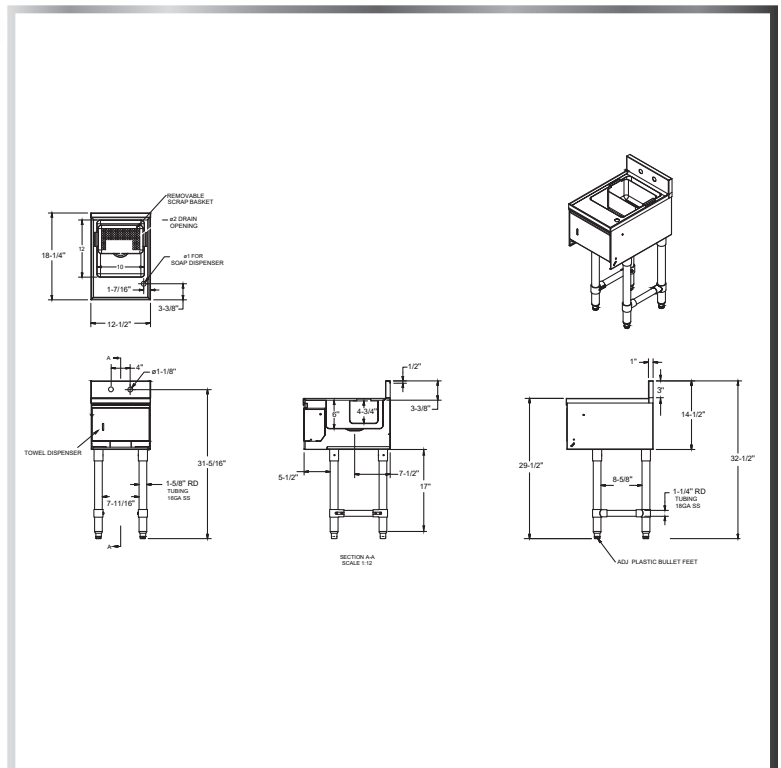

SLIM UNDER-BAR SINK WITH SOAP & TOWEL DISPENSER

UNDERBAR - SINKS

MATERIALS

- 18 Gauge 300 Series Stainless Steel; Fabricated
- Stainless Steel Legs and Cross-Bracing
- Plastic Adjustable Bullet Feet

FEATURES

- 4" On-Center Wall-Mounted Faucet Holes
 - 6" Deep Sink Bowl
- Deck Mounted Soap Dispenser
- Front Mounted Towel Dispenser
- Includes Removable Drain Basket

MODEL NUMBER	BOWL SIZE L X W X H	LENGTH	WIDTH
UW-1-1012-1218-TDV	10" x 12" x 6"	12-1/2"	18-1/4"
UW-1-1012-1221-TDV	10" x 12" x 6"	12"	21-1/4"
UW-1-1012-1518-TDV	10" x 12" x 6"	15"	18-1/4"
UW-1-1012-1521-TDV	10" x 12" x 6"	15"	21-1/4"