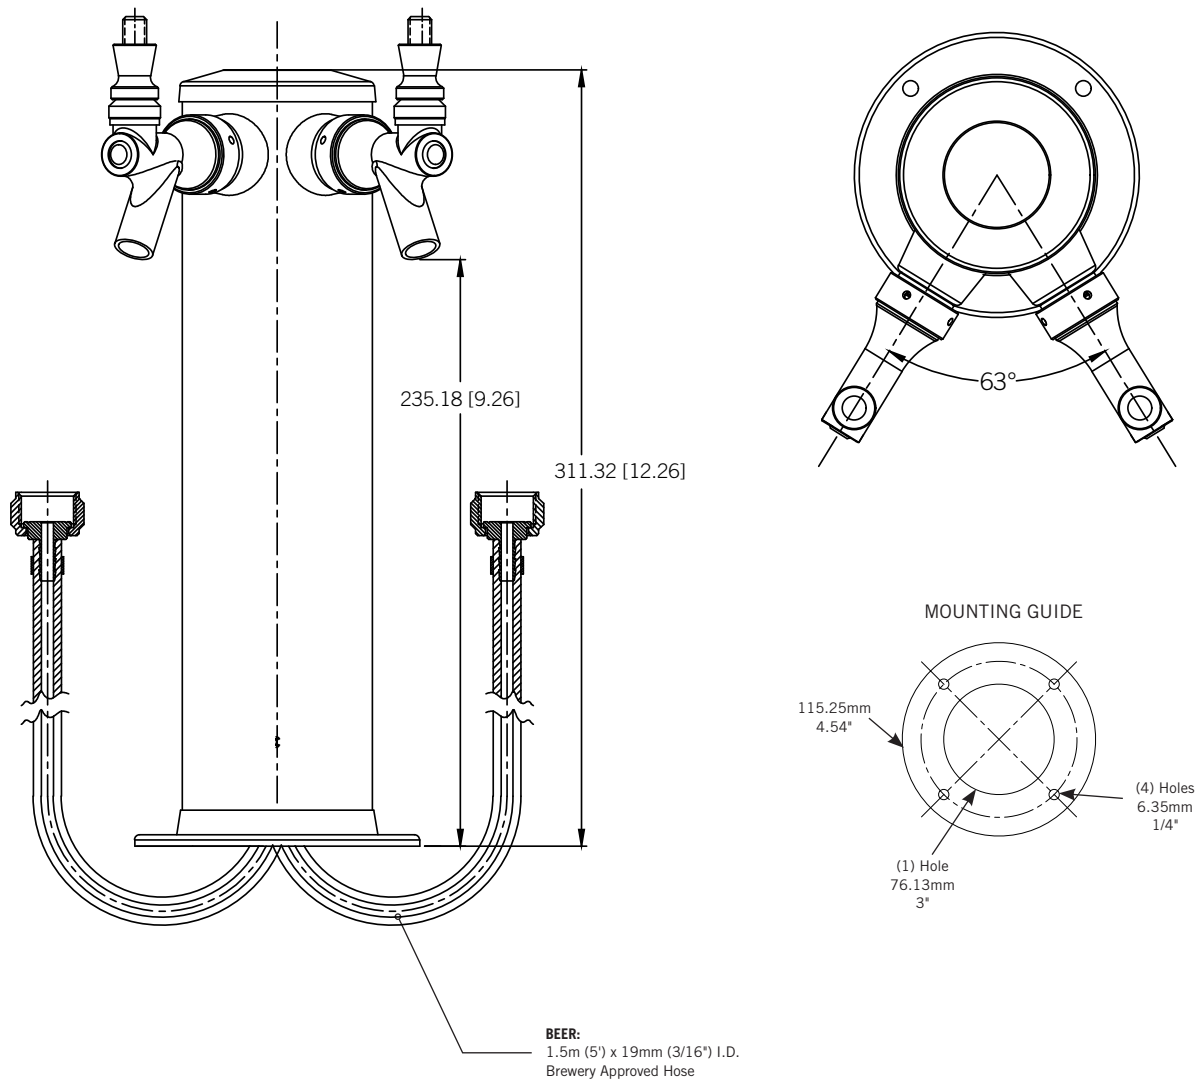

Part No.	Faucets	Dispense System	Finish	Shipping Weight
☐ D4743DT	2	Air Cooled	Polished Stainless Steel	TBD
☐ D4743DT-PVD	2	Air Cooled	PVD Brass	TBD

Dimensions

MICRO MATIC
Toll-Free: 1-866-327-4159
www.micromatic.com

West
19791 Bahama St.
Northridge, CA 91324
Tel. (818) 701-9765
Fax. (818) 701-9844

Central
10726 North Second St.
Machesney Park, IL 61115
Tel. (815) 968-7557
Fax. (815) 968-0363

Southeast
15111 Dispense Lane
Brooksville, FL 34604
Tel. (352) 799-6331
Fax. (352) 796-2429

Northeast
4601 Saucon Creek Rd.
Center Valley, PA 18034
Tel. (610) 625-4464
Fax. (610) 625-4466