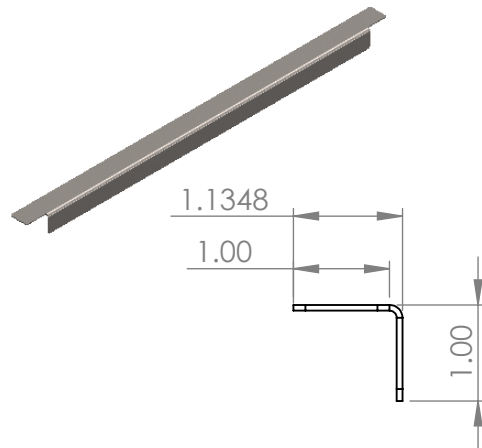

16GA STAINLESS WELL SPACER KIT

.25" SPACER

.5" SPACER

.75" SPACER

1" SPACER

1.5" SPACER

TABLECRAFT PRODUCTS

CWSBKIT

MATERIAL:

16GA SS

FINISH:

DWG NO.

R1

SCALE: 1:14

SHEET 1 OF 2

16GA STAINLESS WELL SPACER KIT