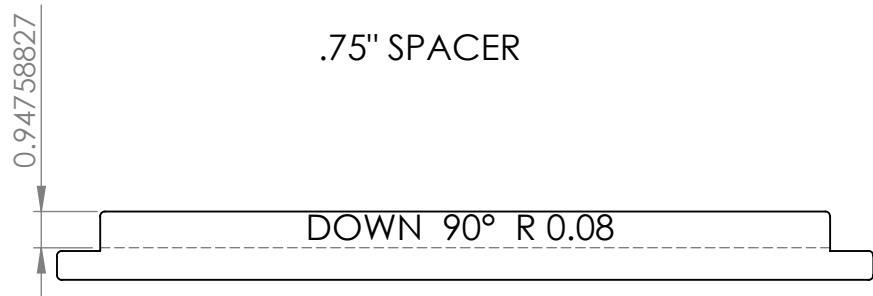

MATERIAL:

16GA SS

FINISH:

DWG NO.

R1

SCALE: 1:14

SHEET 1 OF 2

16GA STAINLESS WELL SPACER KIT