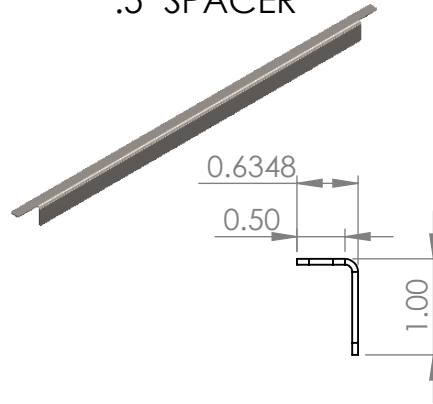

16GA STAINLESS WELL SPACER KIT

.25" SPACER

.5" SPACER

.75" SPACER

1" SPACER

1.5" SPACER

TABLECRAFT PRODUCTS

CWSBKIT

MATERIAL:

16GA SS

FINISH:

DWG NO.

R1

SCALE: 1:14

SHEET 1 OF 2

16GA STAINLESS WELL SPACER KIT