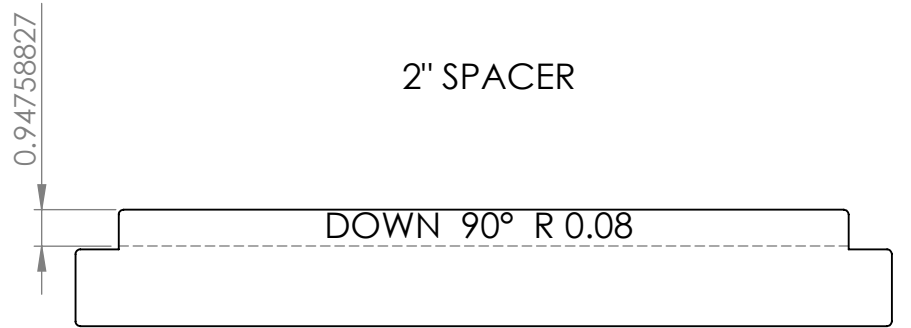

MATERIAL:

16GA SS

FINISH:

DWG NO.

R1

SCALE: 1:14

SHEET 1 OF 2

16GA STAINLESS WELL SPACER KIT