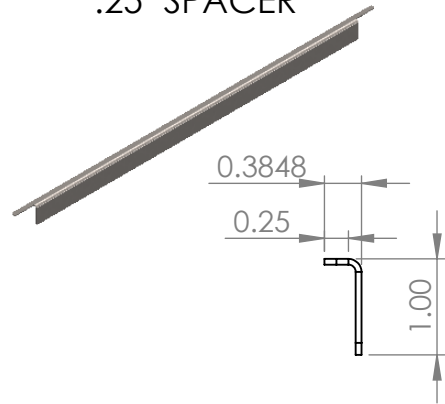

16GA STAINLESS WELL SPACER KIT

.25" SPACER

.5" SPACER

.75" SPACER

1" SPACER

1.5" SPACER

TABLECRAFT PRODUCTS

CWSBKIT

MATERIAL:

16GA SS

FINISH:

DWG NO.

R1

SCALE: 1:14

SHEET 1 OF 2

16GA STAINLESS WELL SPACER KIT