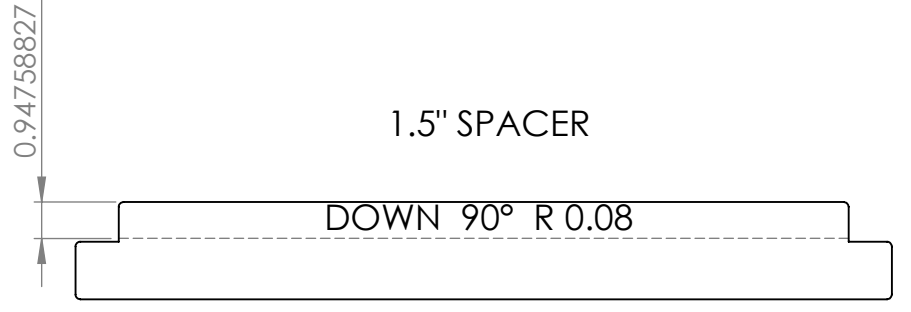

MATERIAL:

16GA SS

FINISH:

DWG NO.

R1

SCALE: 1:14

SHEET 1 OF 2

16GA STAINLESS WELL SPACER KIT