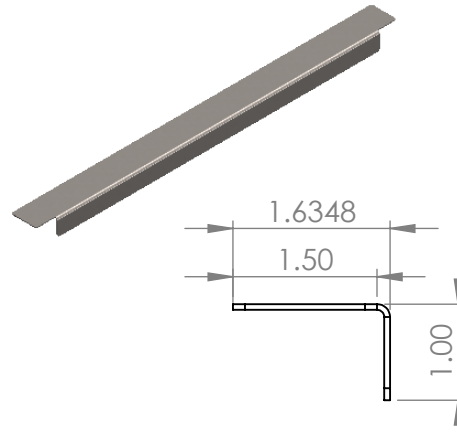

16GA STAINLESS WELL SPACER KIT

.25" SPACER

.5" SPACER

.75" SPACER

1" SPACER

1.5" SPACER

TABLECRAFT PRODUCTS

CWSBKIT

PLEASE SIGN DRAWING FOR APPROVAL OF DIMENSIONS AND DESIGN AND SEND A FAX BACK TO 936-890-8760 OR EMAIL TO jgomez@tablecraft.com.

TITLE:

	NAME	SIGNATURE	DATE
DRAWN	NORMAN FRAZIER		7/22/2019
CHK'D			
APPV'D			
MFG			
Q.A			

MATERIAL:

16GA SS

FINISH:

DWG NO.

R1

SCALE: 1:14

SHEET 1 OF 2

16GA STAINLESS WELL SPACER KIT