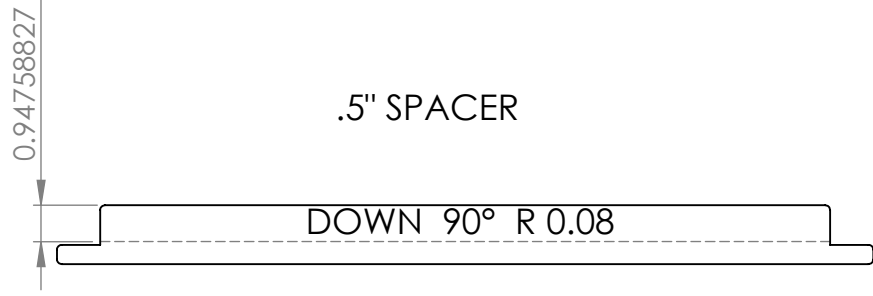

MATERIAL:

16GA SS

FINISH:

DWG NO.

R1

SCALE: 1:14

SHEET 1 OF 2

16GA STAINLESS WELL SPACER KIT