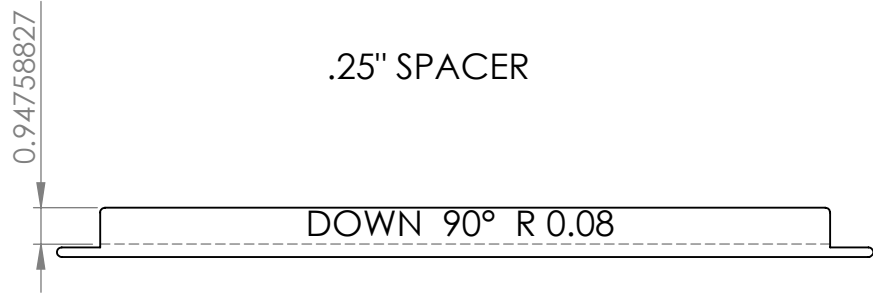

MATERIAL:

16GA SS

FINISH:

DWG NO.

R1

SCALE: 1:14

SHEET 1 OF 2

16GA STAINLESS WELL SPACER KIT