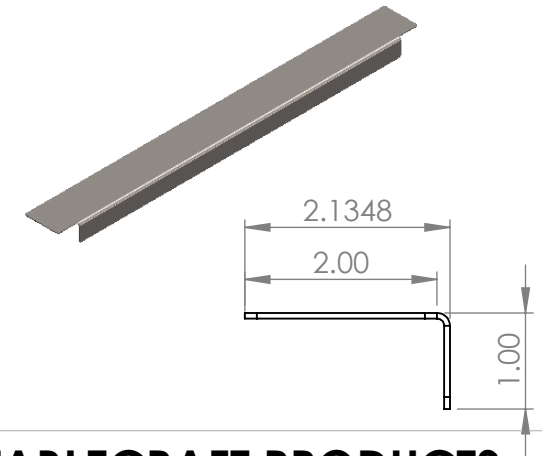

16GA STAINLESS WELL SPACER KIT

.25" SPACER

.5" SPACER

.75" SPACER

1" SPACER

1.5" SPACER

TABLECRAFT PRODUCTS

CWSBKIT

MATERIAL:

16GA SS

FINISH:

DWG NO.

R1

SCALE: 1:14

SHEET 1 OF 2

16GA STAINLESS WELL SPACER KIT