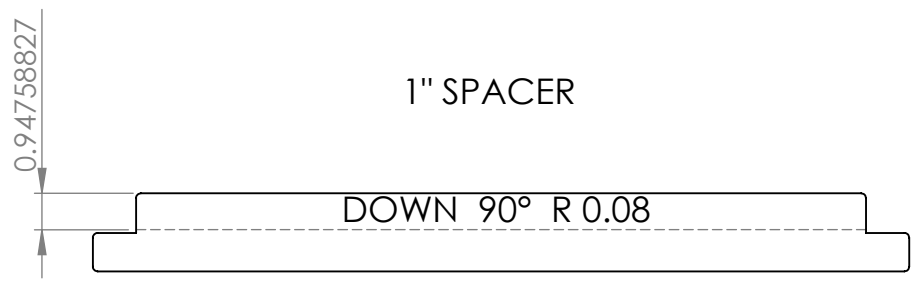

MATERIAL:

16GA SS

FINISH:

DWG NO.

R1

SCALE: 1:14

SHEET 1 OF 2

16GA STAINLESS WELL SPACER KIT