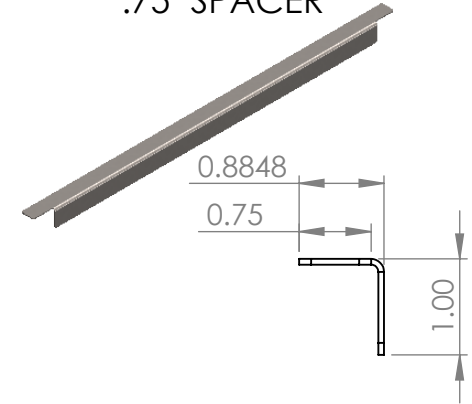

16GA STAINLESS WELL SPACER KIT

.25" SPACER

.5" SPACER

.75" SPACER

1" SPACER

1.5" SPACER

TABLECRAFT PRODUCTS

CWSBKIT

MATERIAL:

16GA SS

FINISH:

DWG NO.

R1

SCALE: 1:14

SHEET 1 OF 2

16GA STAINLESS WELL SPACER KIT