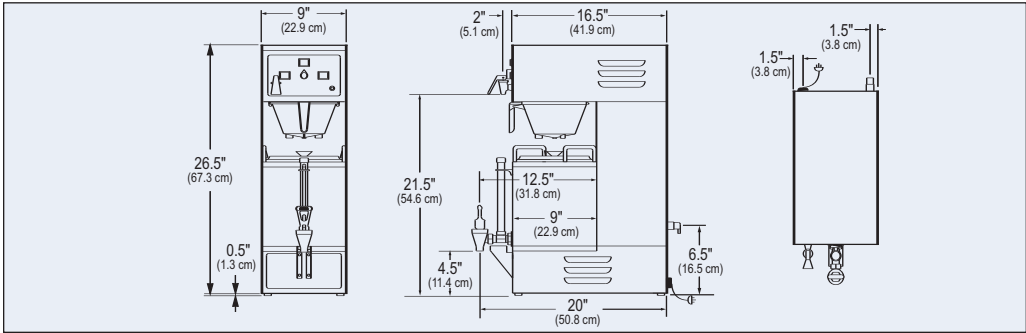

ITEM NO

PROJECT

DATE

The Gemini System 120A conveniently and automatically brews 12 or 24 cups of rich, full-bodied coffee per cycle into a 36-cup insulated Satellite Server. A brew-ready light signals when water temperature is ready for the next brewing cycle. Timer can also be set to brew 24 cups at a time without refilling the brew basket. This full-featured brewer conveniently plugs into a conventional 115V wall outlet.

GEM-120A

SPECIFICATIONS	Brew Cycles	Finished Brew Capacity	Dimensions (HxWxD)	Voltage	Power Requirements	Water Inlet	Shipping Weight (lbs)	Cube (cu. ft.)
GEM-120A	12 or 24 Cup	36 Cups	26.5" x 9" x 16.5"	120VAC/60Hz*	1775W/14.8A	.25" Flare	48 lbs.	3.53 cu. ft.

Dimensions9"W x 9"D x 11"H with handle

GEM-5 HEATED SATELLITE SERVING STAND

Raises Satellite to 9.75" for decanter service.

Dimensions9"W x 9"D x 9.75"H
Power.....115V/100W

GEM-8 HEATED SATELLITE SERVING STAND

Raises the satellite 5.375" for cup service.

Dimensions9"W x 9"D x 5.375"H
Power115V/100W

STAINLESS STEEL DRIP TRAYS

Perfect for Gemini Systems and stands.

DT-088"W x 5"D x .75"H

WC-3504 Legs

2.5" to 3" adjustable black plastic legs.